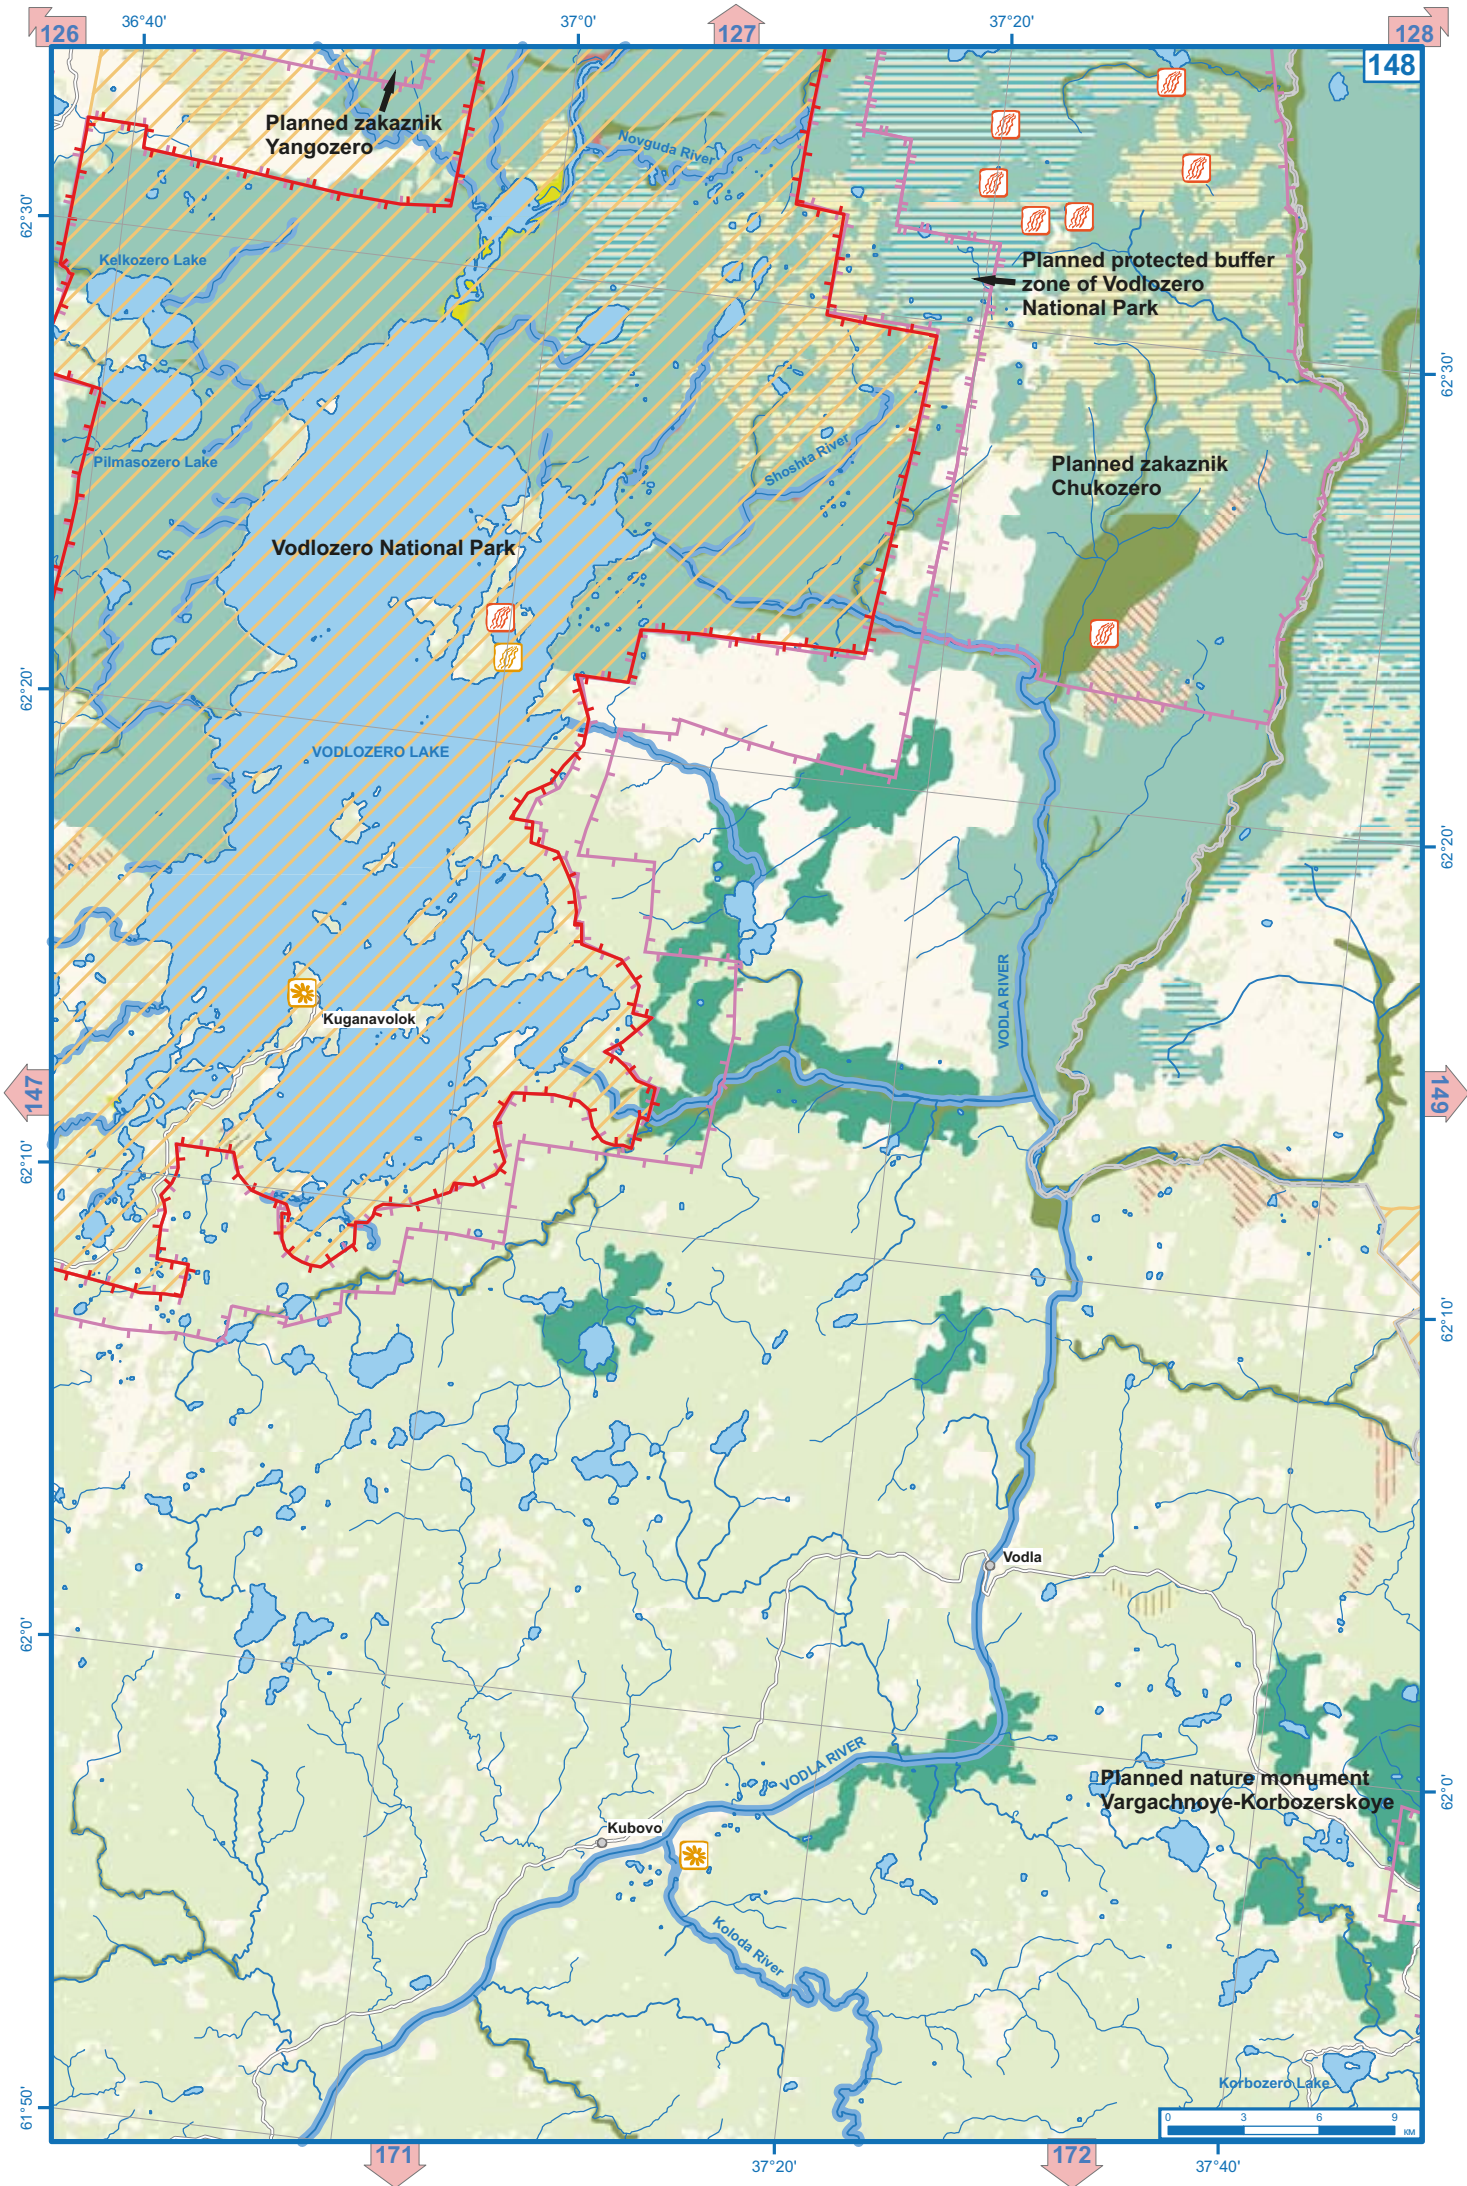

Urozero hydrological nature monument

Suisary

Zaozerye complex landscape zakaznik

Mire Sabalskoye, wetland nature monument

Chertov Stul, geological nature monument

ONEGA LAKE

Planned zakaznik
Verkeyulovsky

Lower Toima River

Sefra River

NORTHERN DWINA RIVER

Kodima

Avvakumovskaya

Krasnogorskaya

Antsyferovskaya

Fatyanovskaya

Vlasyevsкая

Larionovskaya

Kochma River

Nyvnyas River

Planned zakaznik
Verkhneulovskiy

Kaster River

Churova River

Tomasha River

Sefra River

Verkhne-
Andomsky
zakaznik

VODLA RIVER

Samijna River

Andoma River

147

148

171

170