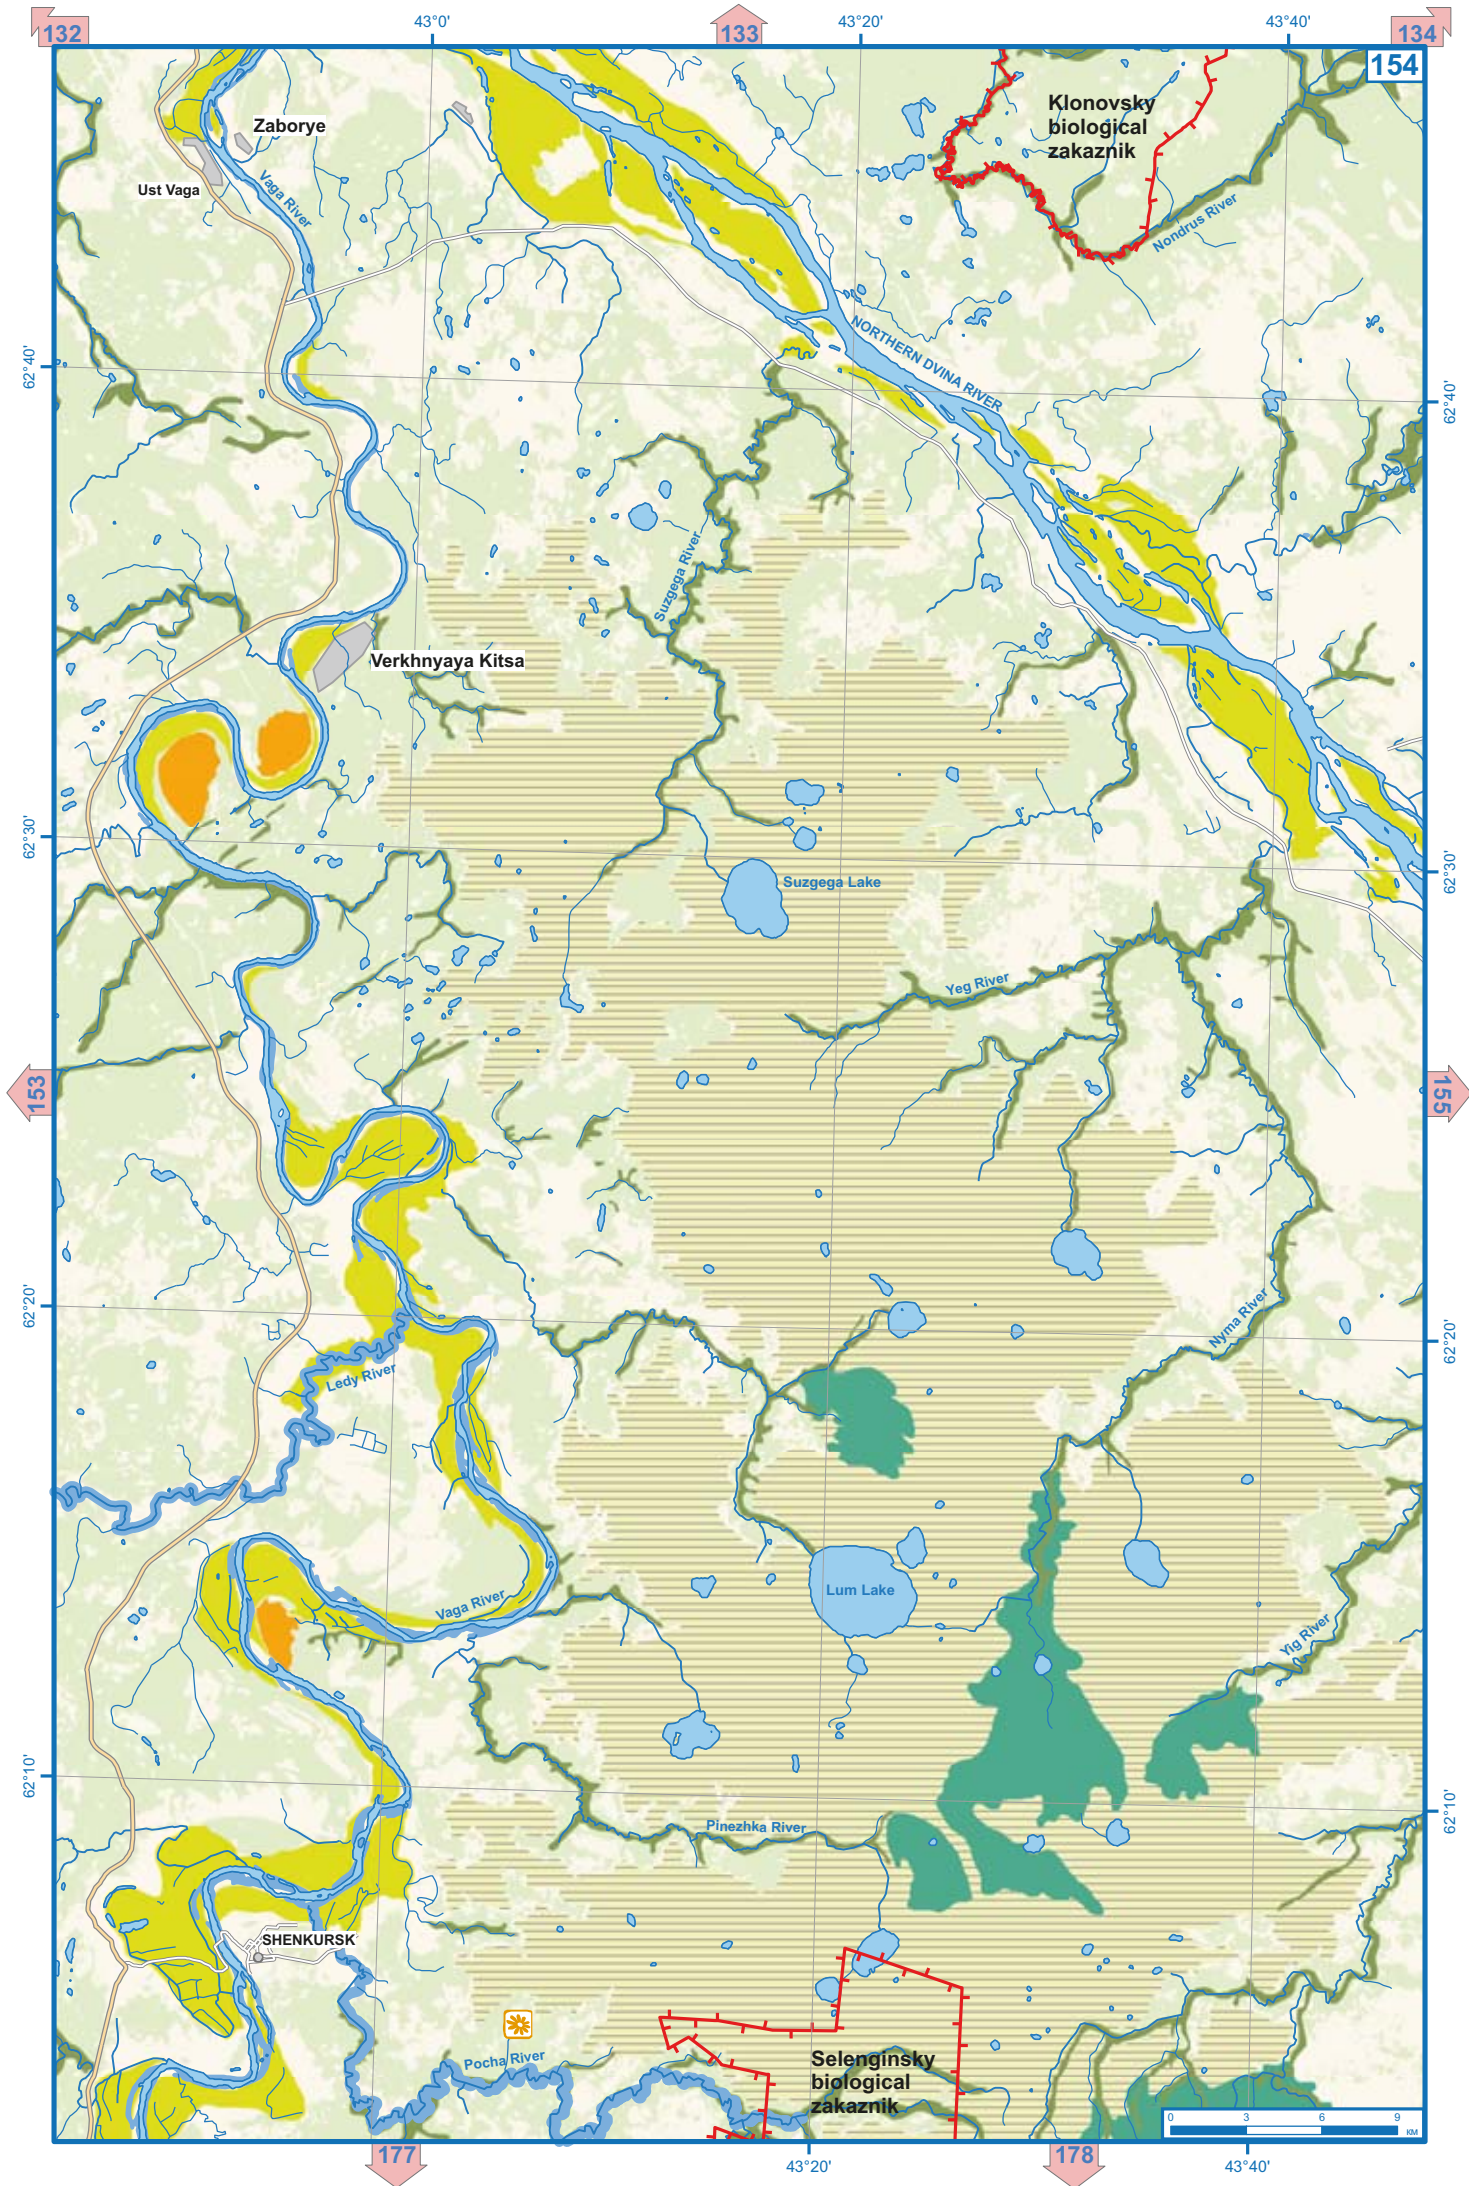

Urozero hydrological nature monument

Suisary

Zaozerye complex landscape zakaznik

Mire Sabalskoye, wetland nature monument

Chertov Stul, geological nature monument

ONEGA LAKE

Planned zakaznik
Verkeyulovsky

Lower Toima River

Sefra River

NORTHERN DWINA RIVER

Kodima

Avvakumovskaya

Krasnogorskaya

Antsyferovskaya

Fatyanovskaya

Vlasyevsкая

Larionovskaya

Kochma River

Nyvnyas River

Planned zakaznik
Verkhneulovskiy

Kaster River

Churova River

Tomasha River

Sefra River

Verkhne-
Andomsky
zakaznik

VODLA RIVER

Samijna River

Andoma River

147

148

171

170