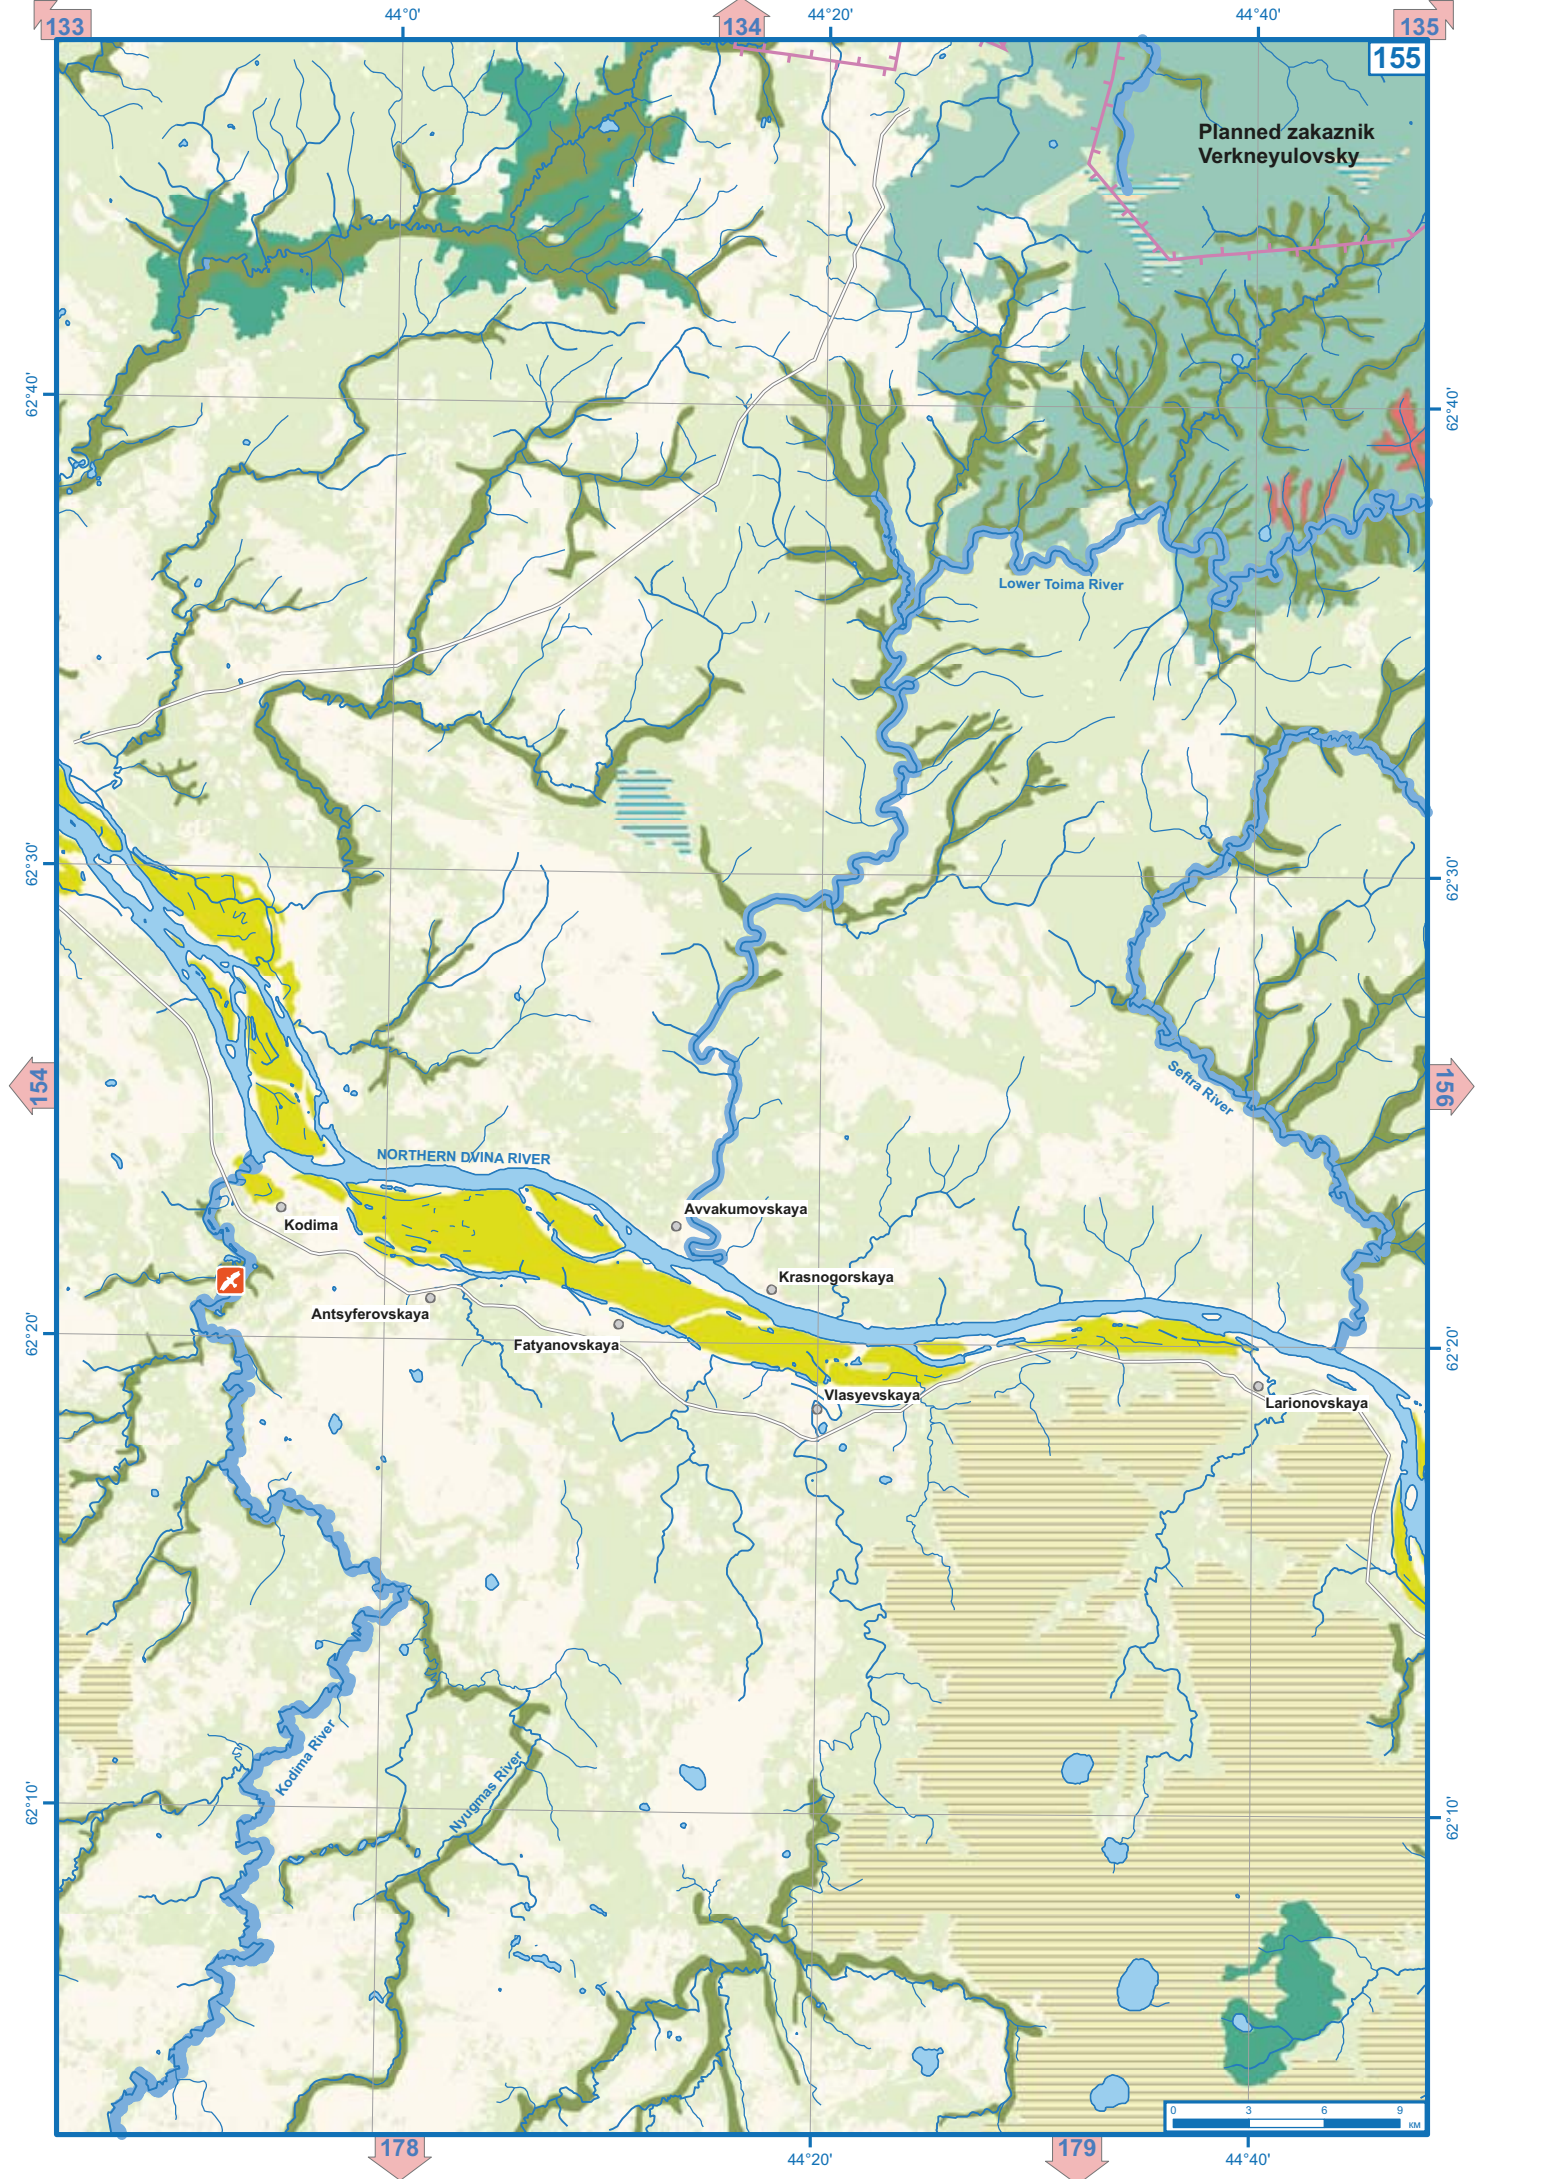

Planned zakaznik
Verkeyulovsky

Lower Toima River

Sefra River

NORTHERN DWINA RIVER

Kodima

Avvakumovskaya

Krasnogorskaya

Antsyferovskaya

Fatyanovskaya

Vlasyevsкая

Larionovskaya

Kochma River

Nyvnyas River