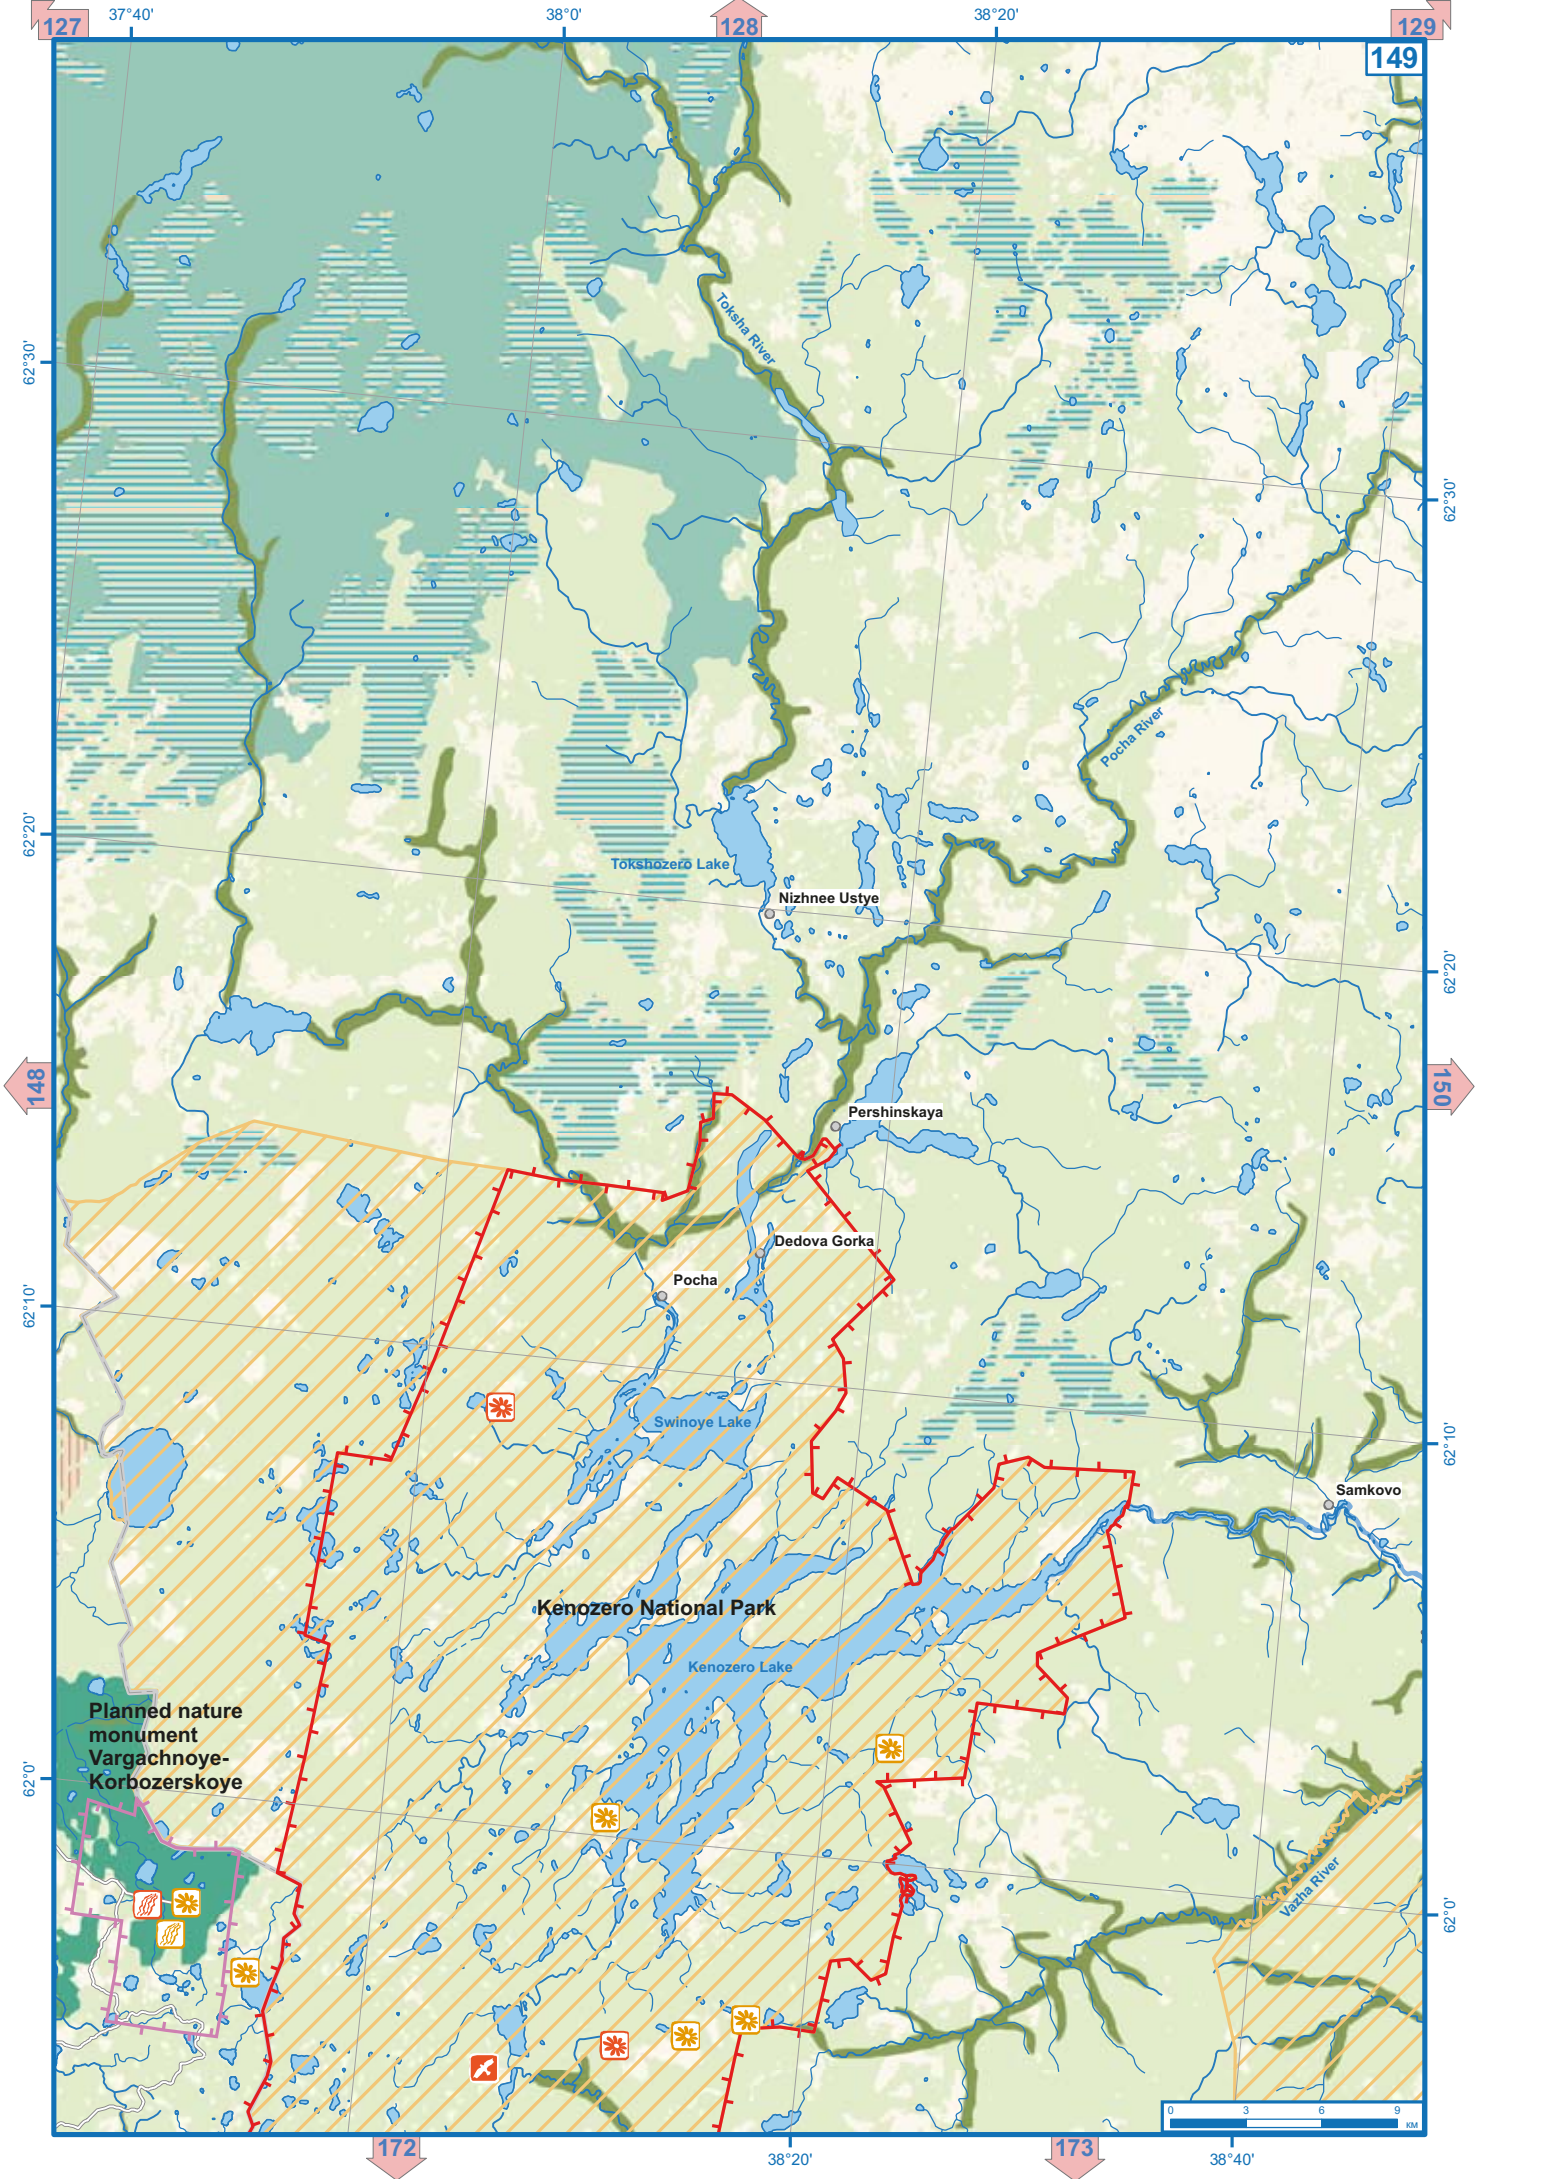

Pinus sibirica - 65, botanical nature monument

Pinus sibirica - 64, botanical nature monument

Botanical zakaznik near Tsarevichi village

Highly productive stands with larch and common alder, botanical zakaznik

Urozero hydrological nature monument

Suisary

Zaozerye complex landscape zakaznik

Mire Sabalskoye, wetland nature monument

Chertov Stul, geological nature monument

ONEGA LAKE

Planned zakaznik
Verkeyulovsky

Lower Toima River

Sefra River

NORTHERN DWINA RIVER

Kodima

Avvakumovskaya

Krasnogorskaya

Antsyferovskaya

Fatyanovskaya

Vlasyevsкая

Larionovskaya

Kochma River

Nyvnyas River

Planned zakaznik
Verkhneulovskiy

Kaster River

Churova River

Tomasha River

Sefra River