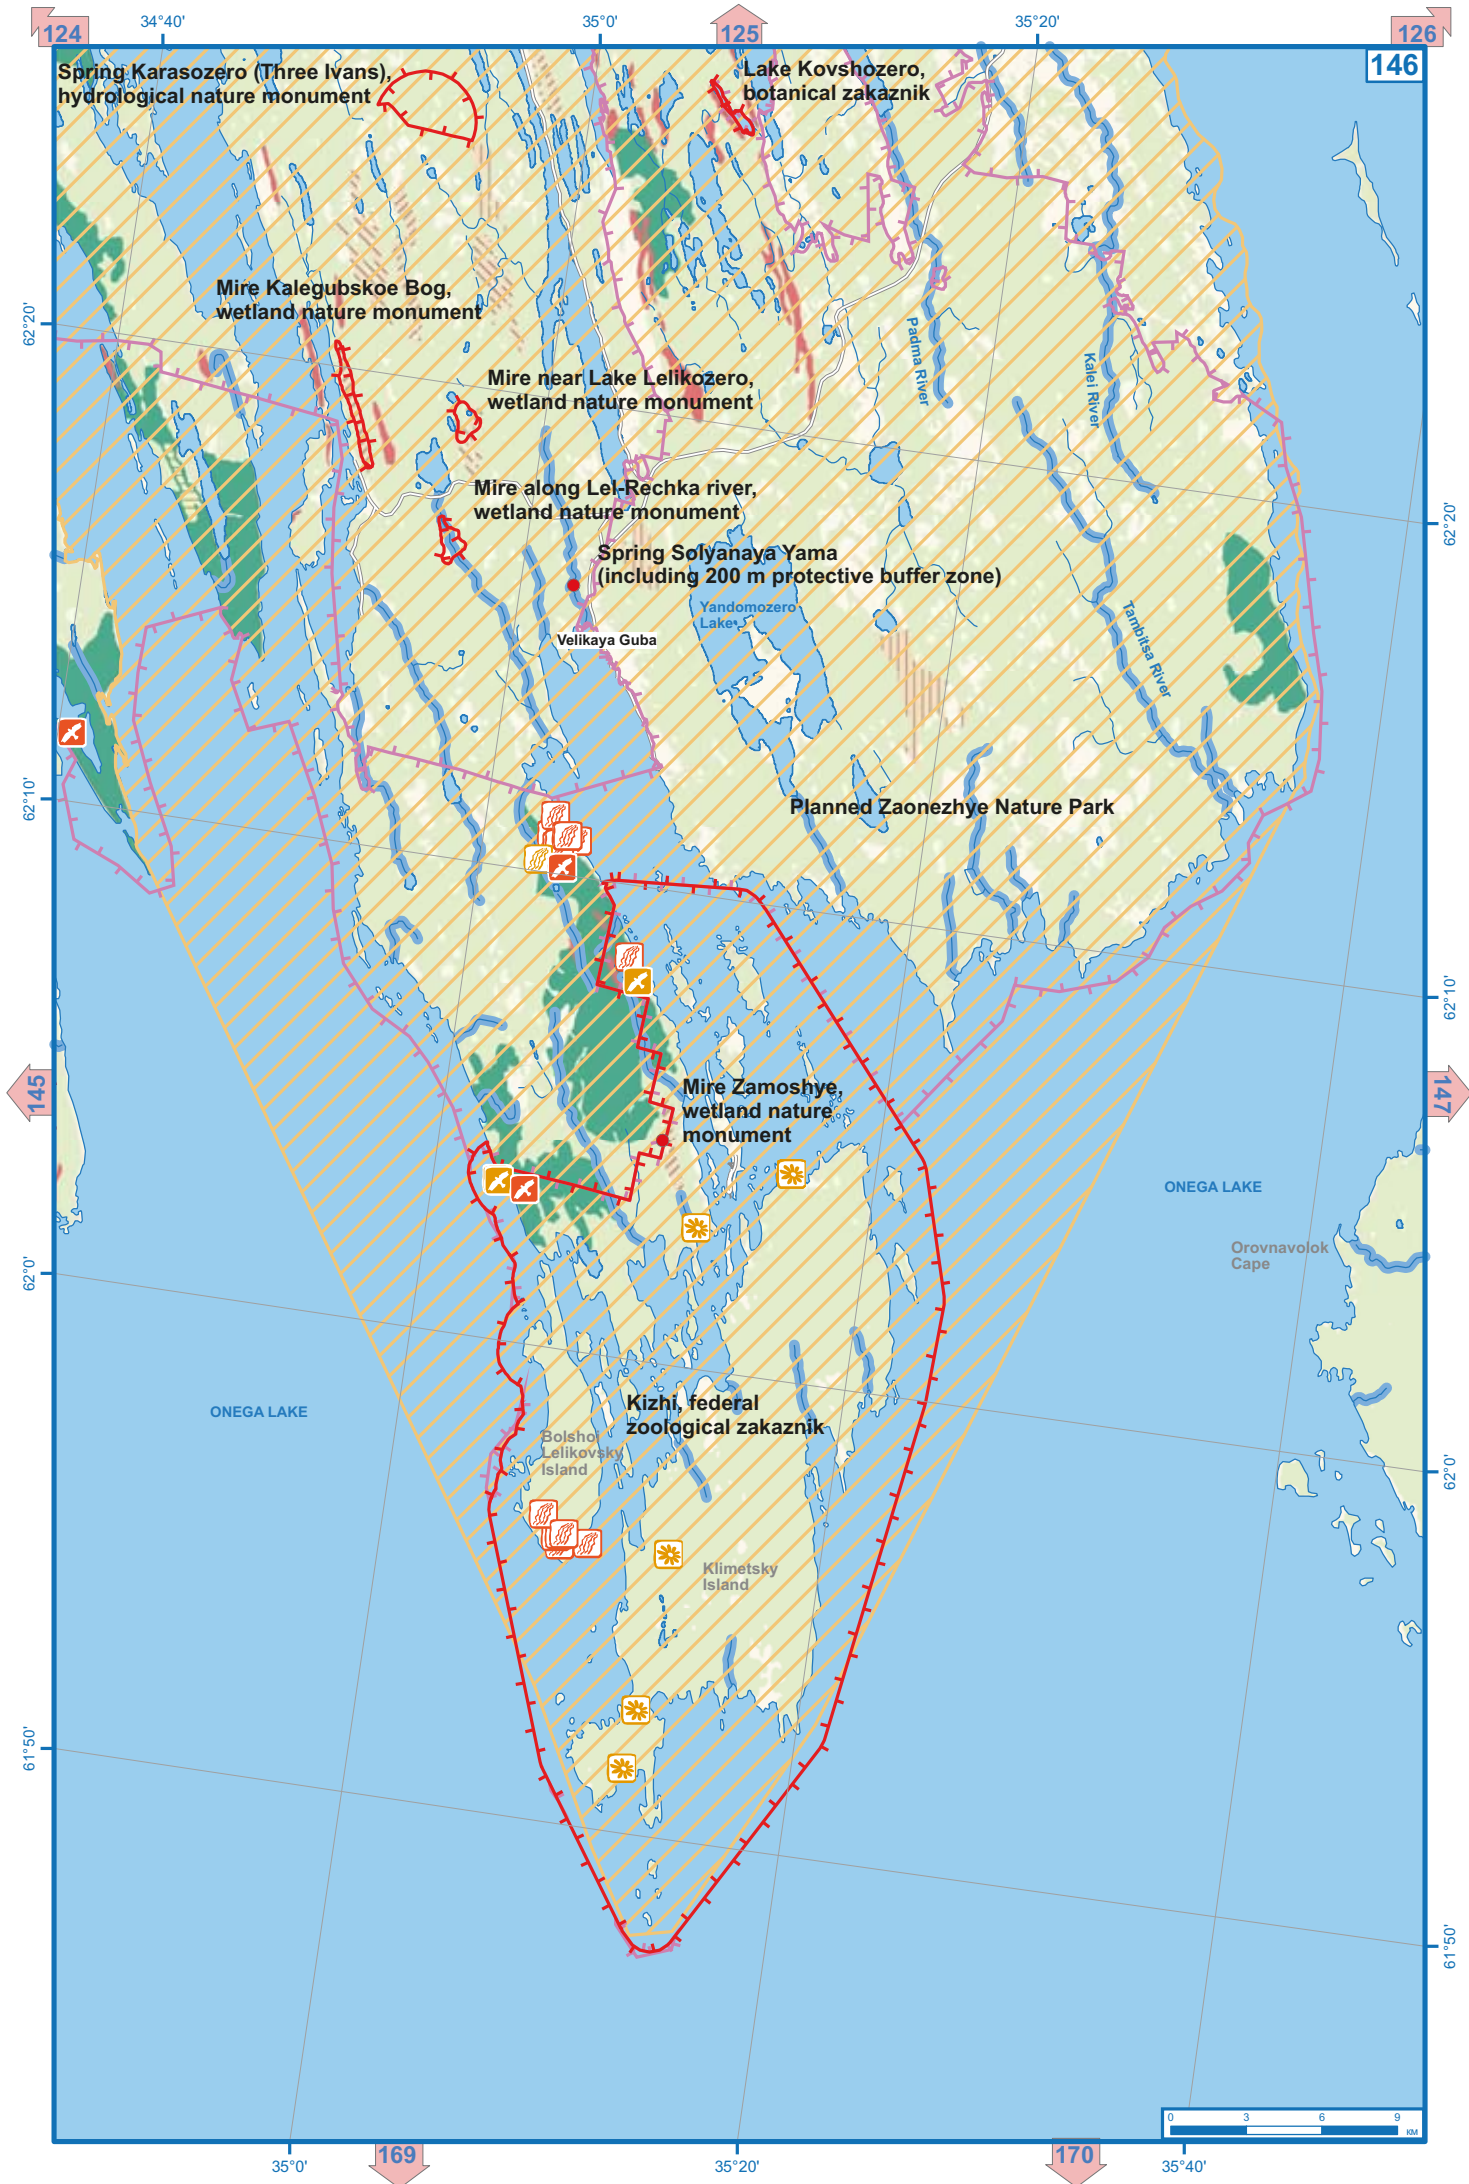

Forest of Martsyalnye Vody healing resort, federal protected area

Mire Southern Gabozerskoe, wetland nature monument

Planned Zaonezhye Nature Park

Natural stand with elm and *Tilia cordata*, botanical nature monument

Urozero hydrological nature monument

Suisary

Zaozerye complex landscape zakaznik

Mire Sabalskoye, wetland nature monument

Chertov Stul, geological nature monument

ONEGA LAKE

Planned zakaznik
Verkeyulovsky

Lower Toima River

Sefra River

NORTHERN DWINA RIVER

Kodima

Avvakumovskaya

Krasnogorskaya

Antsyferovskaya

Fatyanovskaya

Vlasyevsкая

Larionovskaya

Kochma River

Nyvnyas River

Planned zakaznik
Verkhneulovskiy

Kaster River

Churova River

Tomasha River

Sefra River