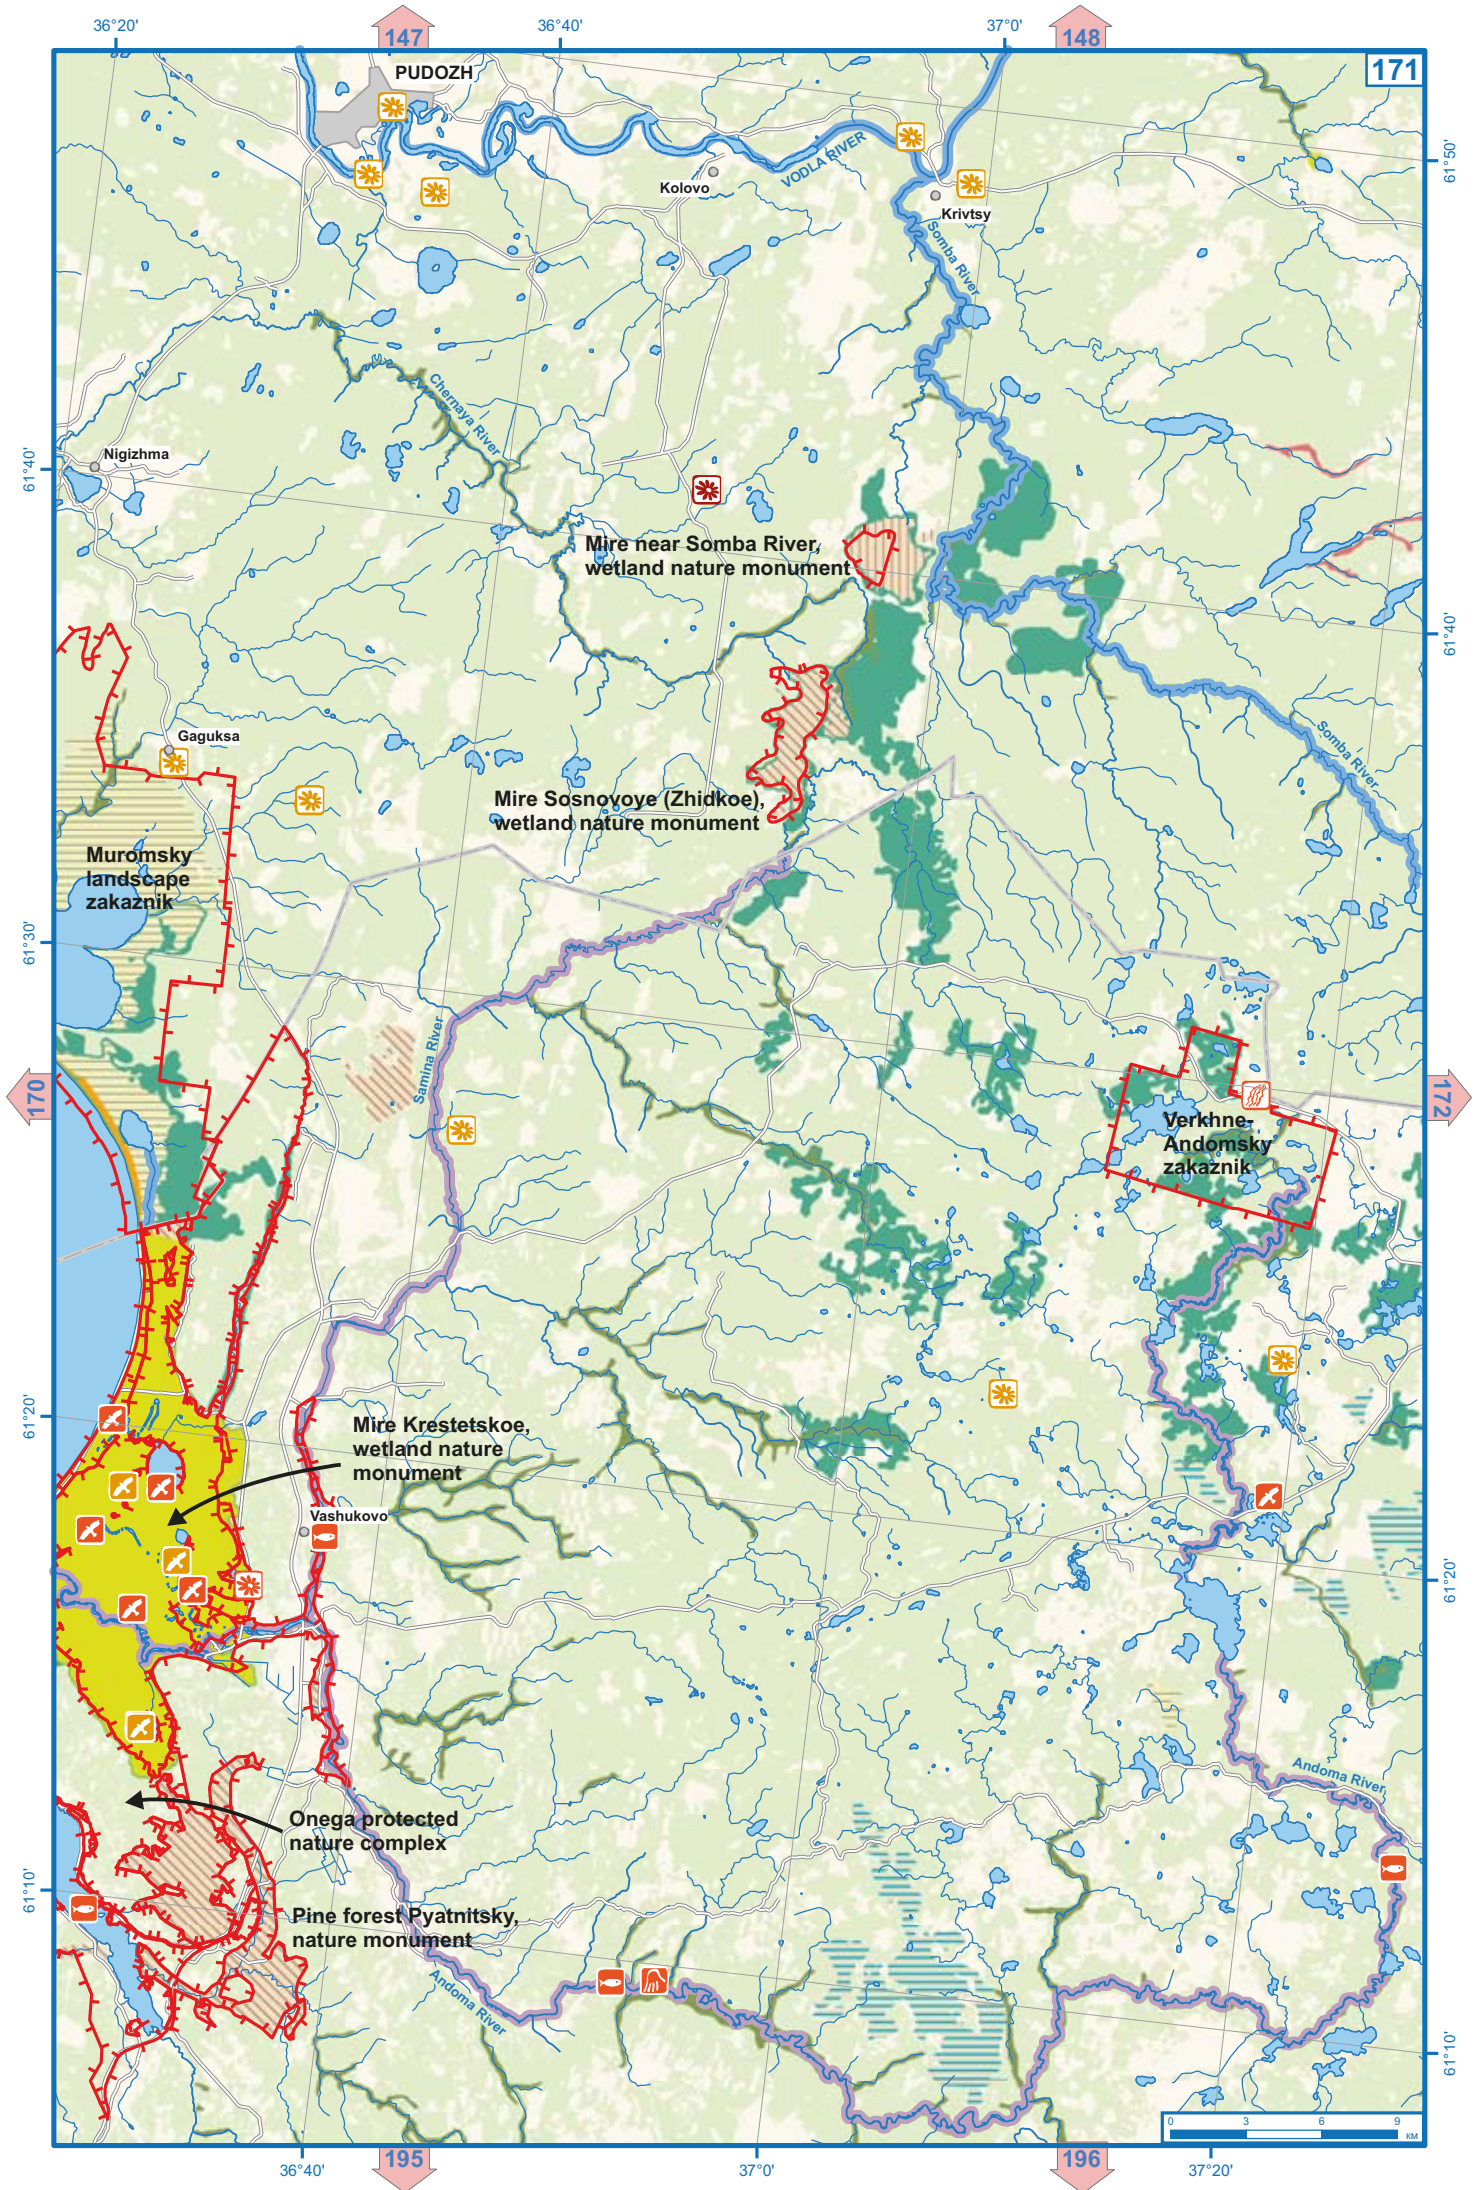

Larionovskaya

Kochma River

Nyvnyas River

Planned zakaznik
Verkhneulovskiy

Kaster River

Churova River

Tomasha River

Sefra River

Zaitzevo

LESOGORSKY

Planned nature monument Anisimov Lakes

Borodinskoye

Planned Northern Vuoksa National Park

Kamennogorsk

Mikhailovskoye Lake

Perevoznoye

LADOGA LAKE

Andrusovo complex landscape zakaznik

PUDOZH

Kolovo

Krivtsy

Nigizhma

Gaguksa

Vashukovo

Mire near Somba River,
wetland nature monument

Mire Sosnovoye (Zhidkoe),
wetland nature monument

Mire Krestetskoe,
wetland nature monument

Onega protected
nature complex

Pine forest Pyatnitsky,
nature monument