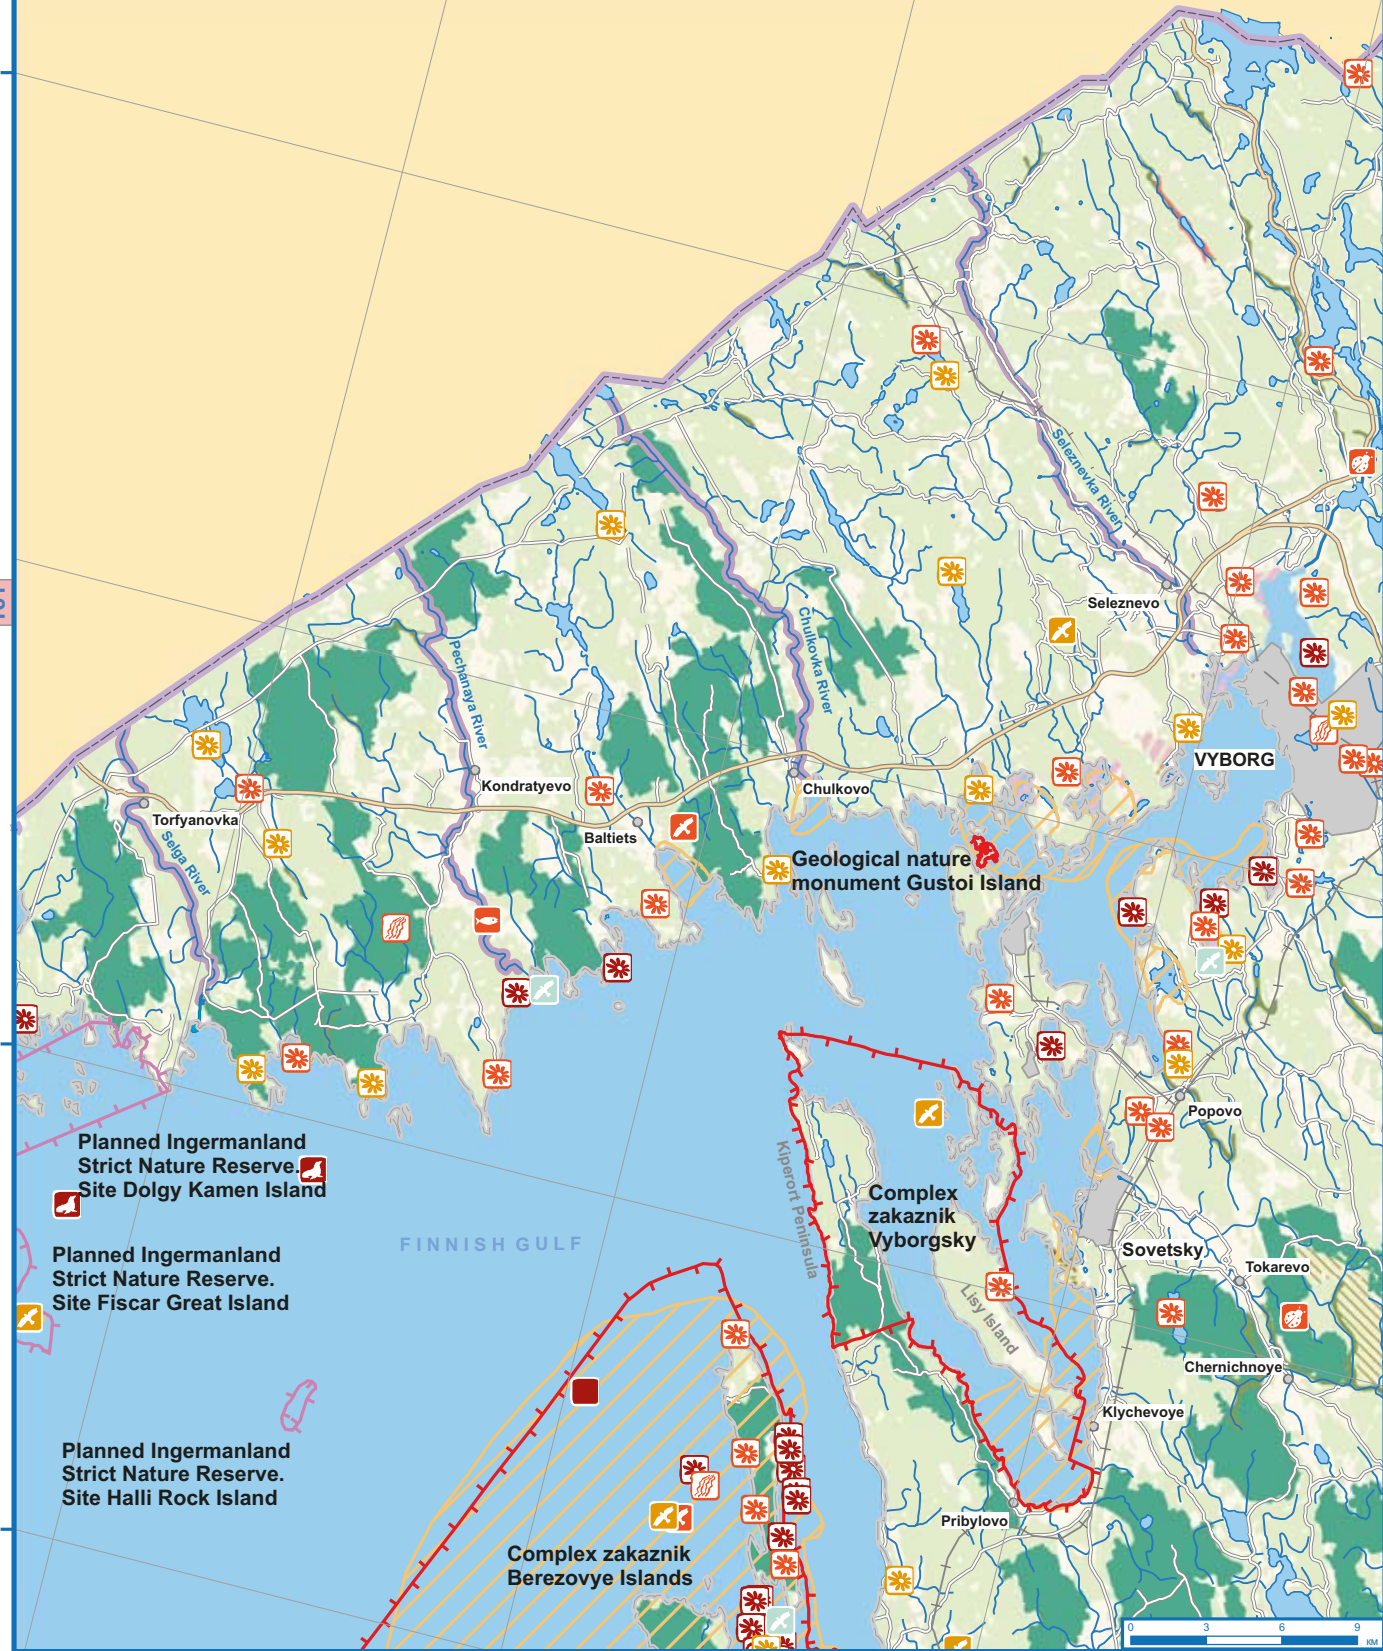

Larionovskaya

Kochma River

Nyvnyas River

Planned zakaznik
Verkhneulovskiy

Kaster River

Churova River

Tomasha River

Sefra River

162

61°0'

FINLAND

60°50'

61°0'

161

60°50'

163

60°30'

60°30'

60°20'

60°30'

**Planned Ingermanland
Strict Nature Reserve.
Site Dolgy Kamen Island**

**Planned Ingermanland
Strict Nature Reserve.
Site Fiscar Great Island**

**Planned Ingermanland
Strict Nature Reserve.
Site Halli Rock Island**

FINNISH GULF

**Complex zakaznik
Berezovye Islands**

**Complex zakaznik
Vyborgsky**

28°0'

28°20'

186

187

28°40'