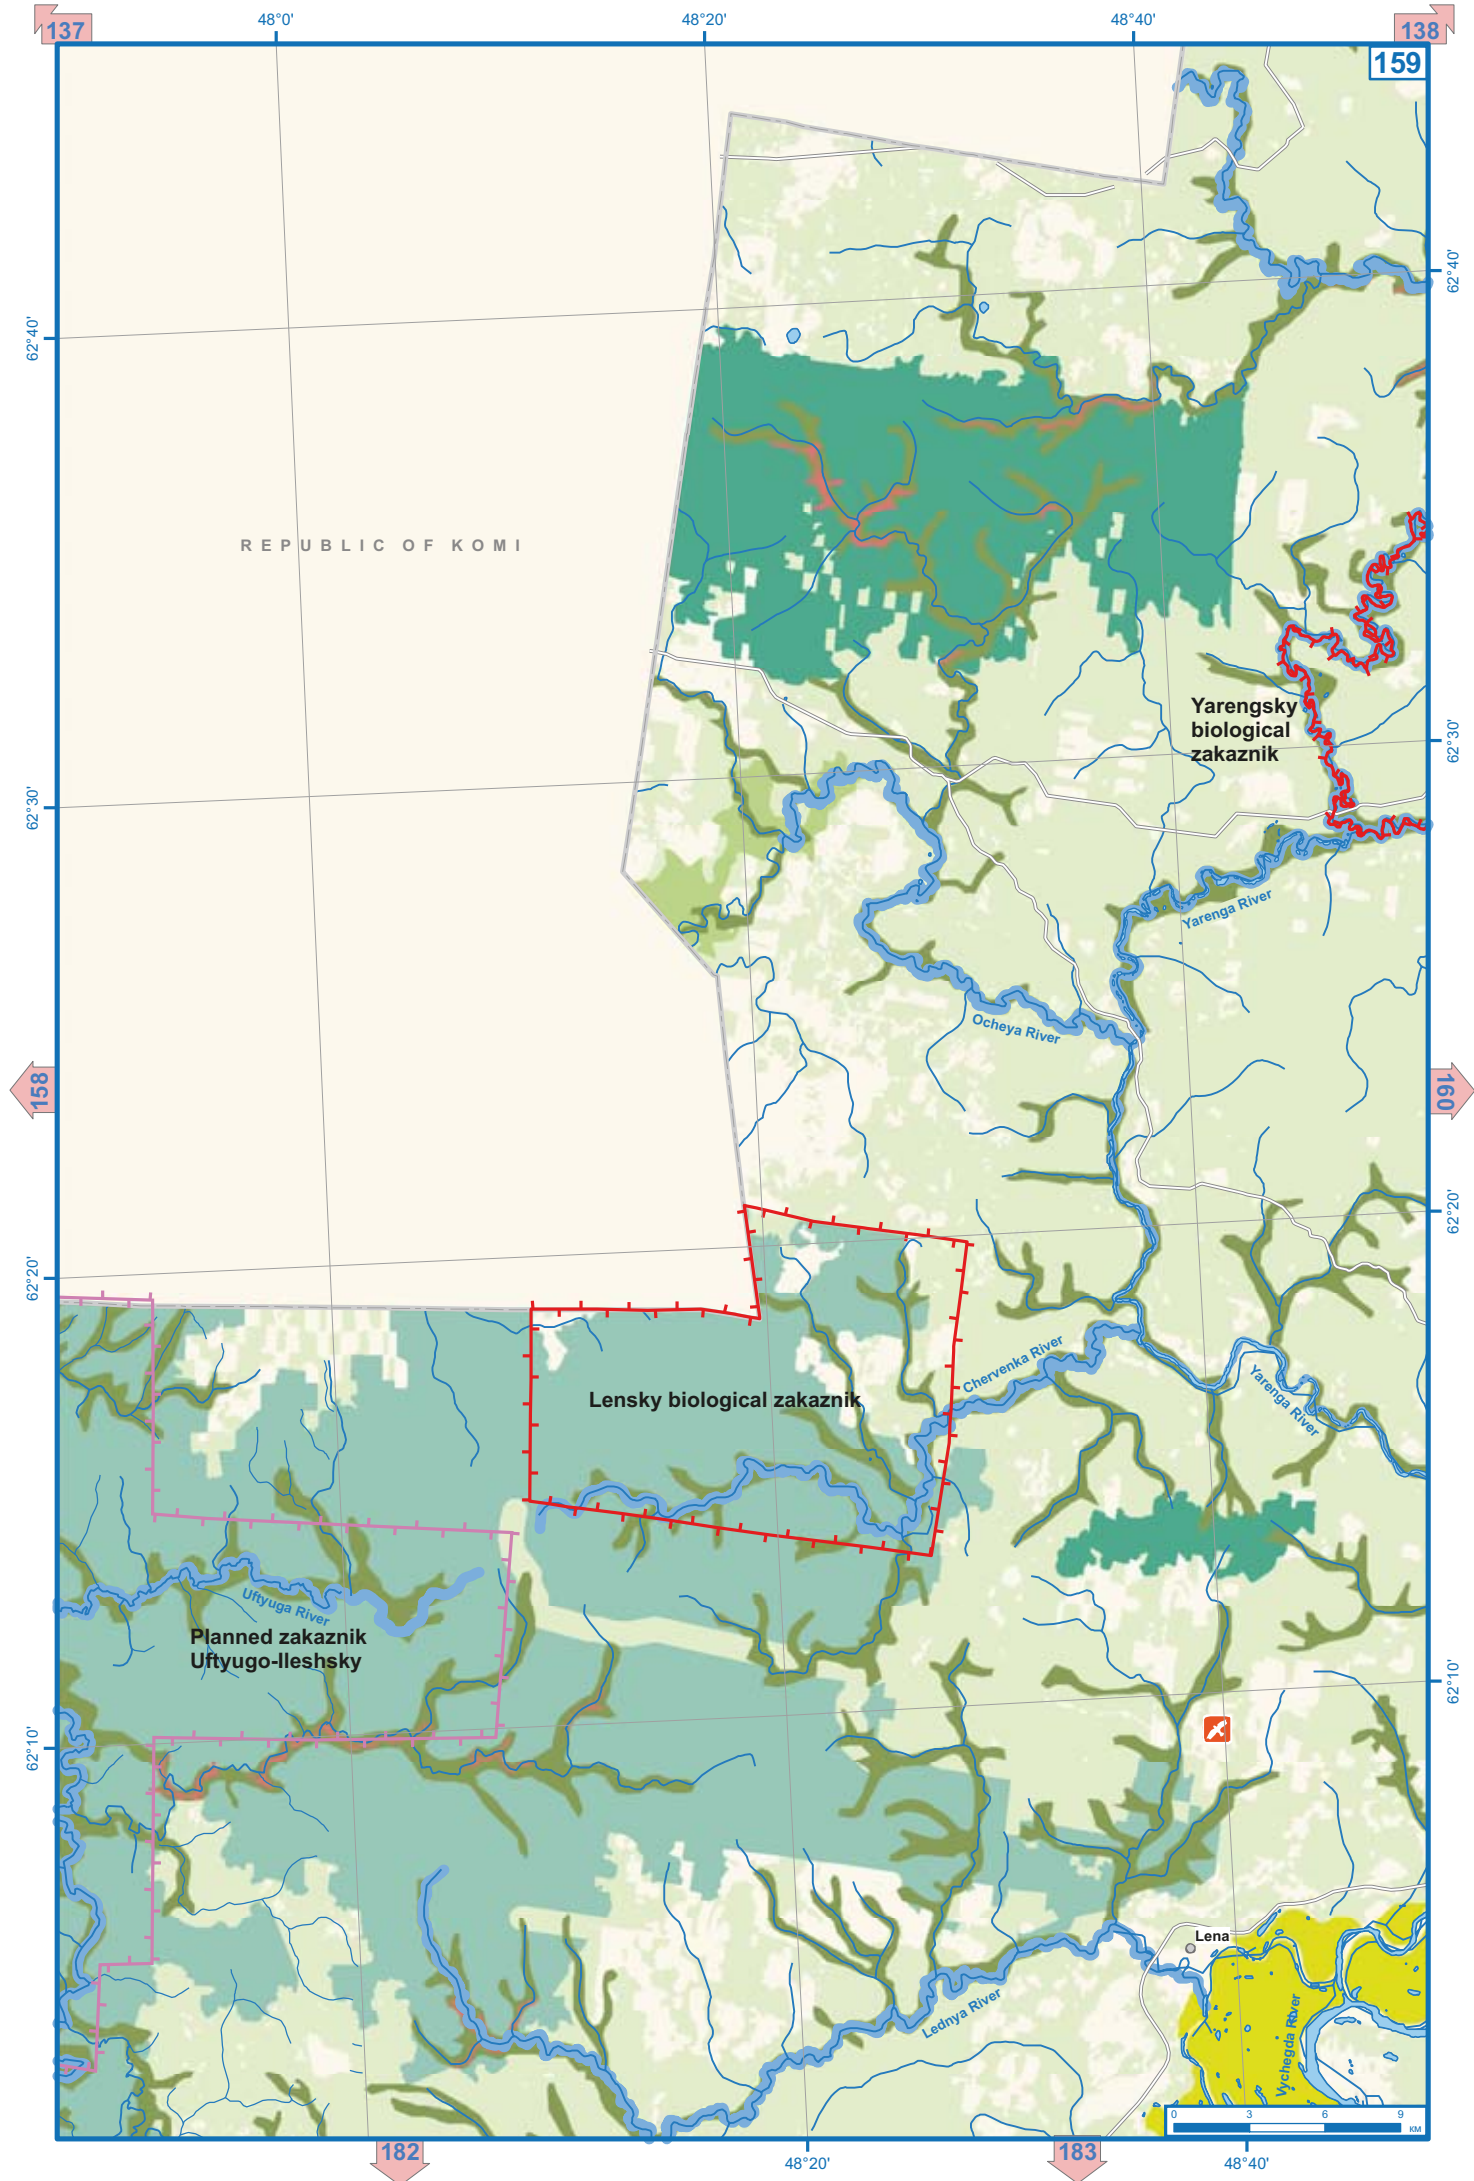

Sefra River

NORTHERN DWINA RIVER

Kodima

Avvakumovskaya

Krasnogorskaya

Antsyferovskaya

Fatyanovskaya

Vlasyevsкая

Larionovskaya

Kochma River

Nyvnyas River

Planned zakaznik
Verkhneulovskiy

Kaster River

Churova River

Tomasha River

Sefra River

Upper Toima River

Upper Toima

Bolshaya Swaga River

NORTHERN DIVINA RIVER

Dvinsky

27°40'

28°0'

139

162

61°0'

FINLAND

60°50'

61°0'

161

60°50'

163