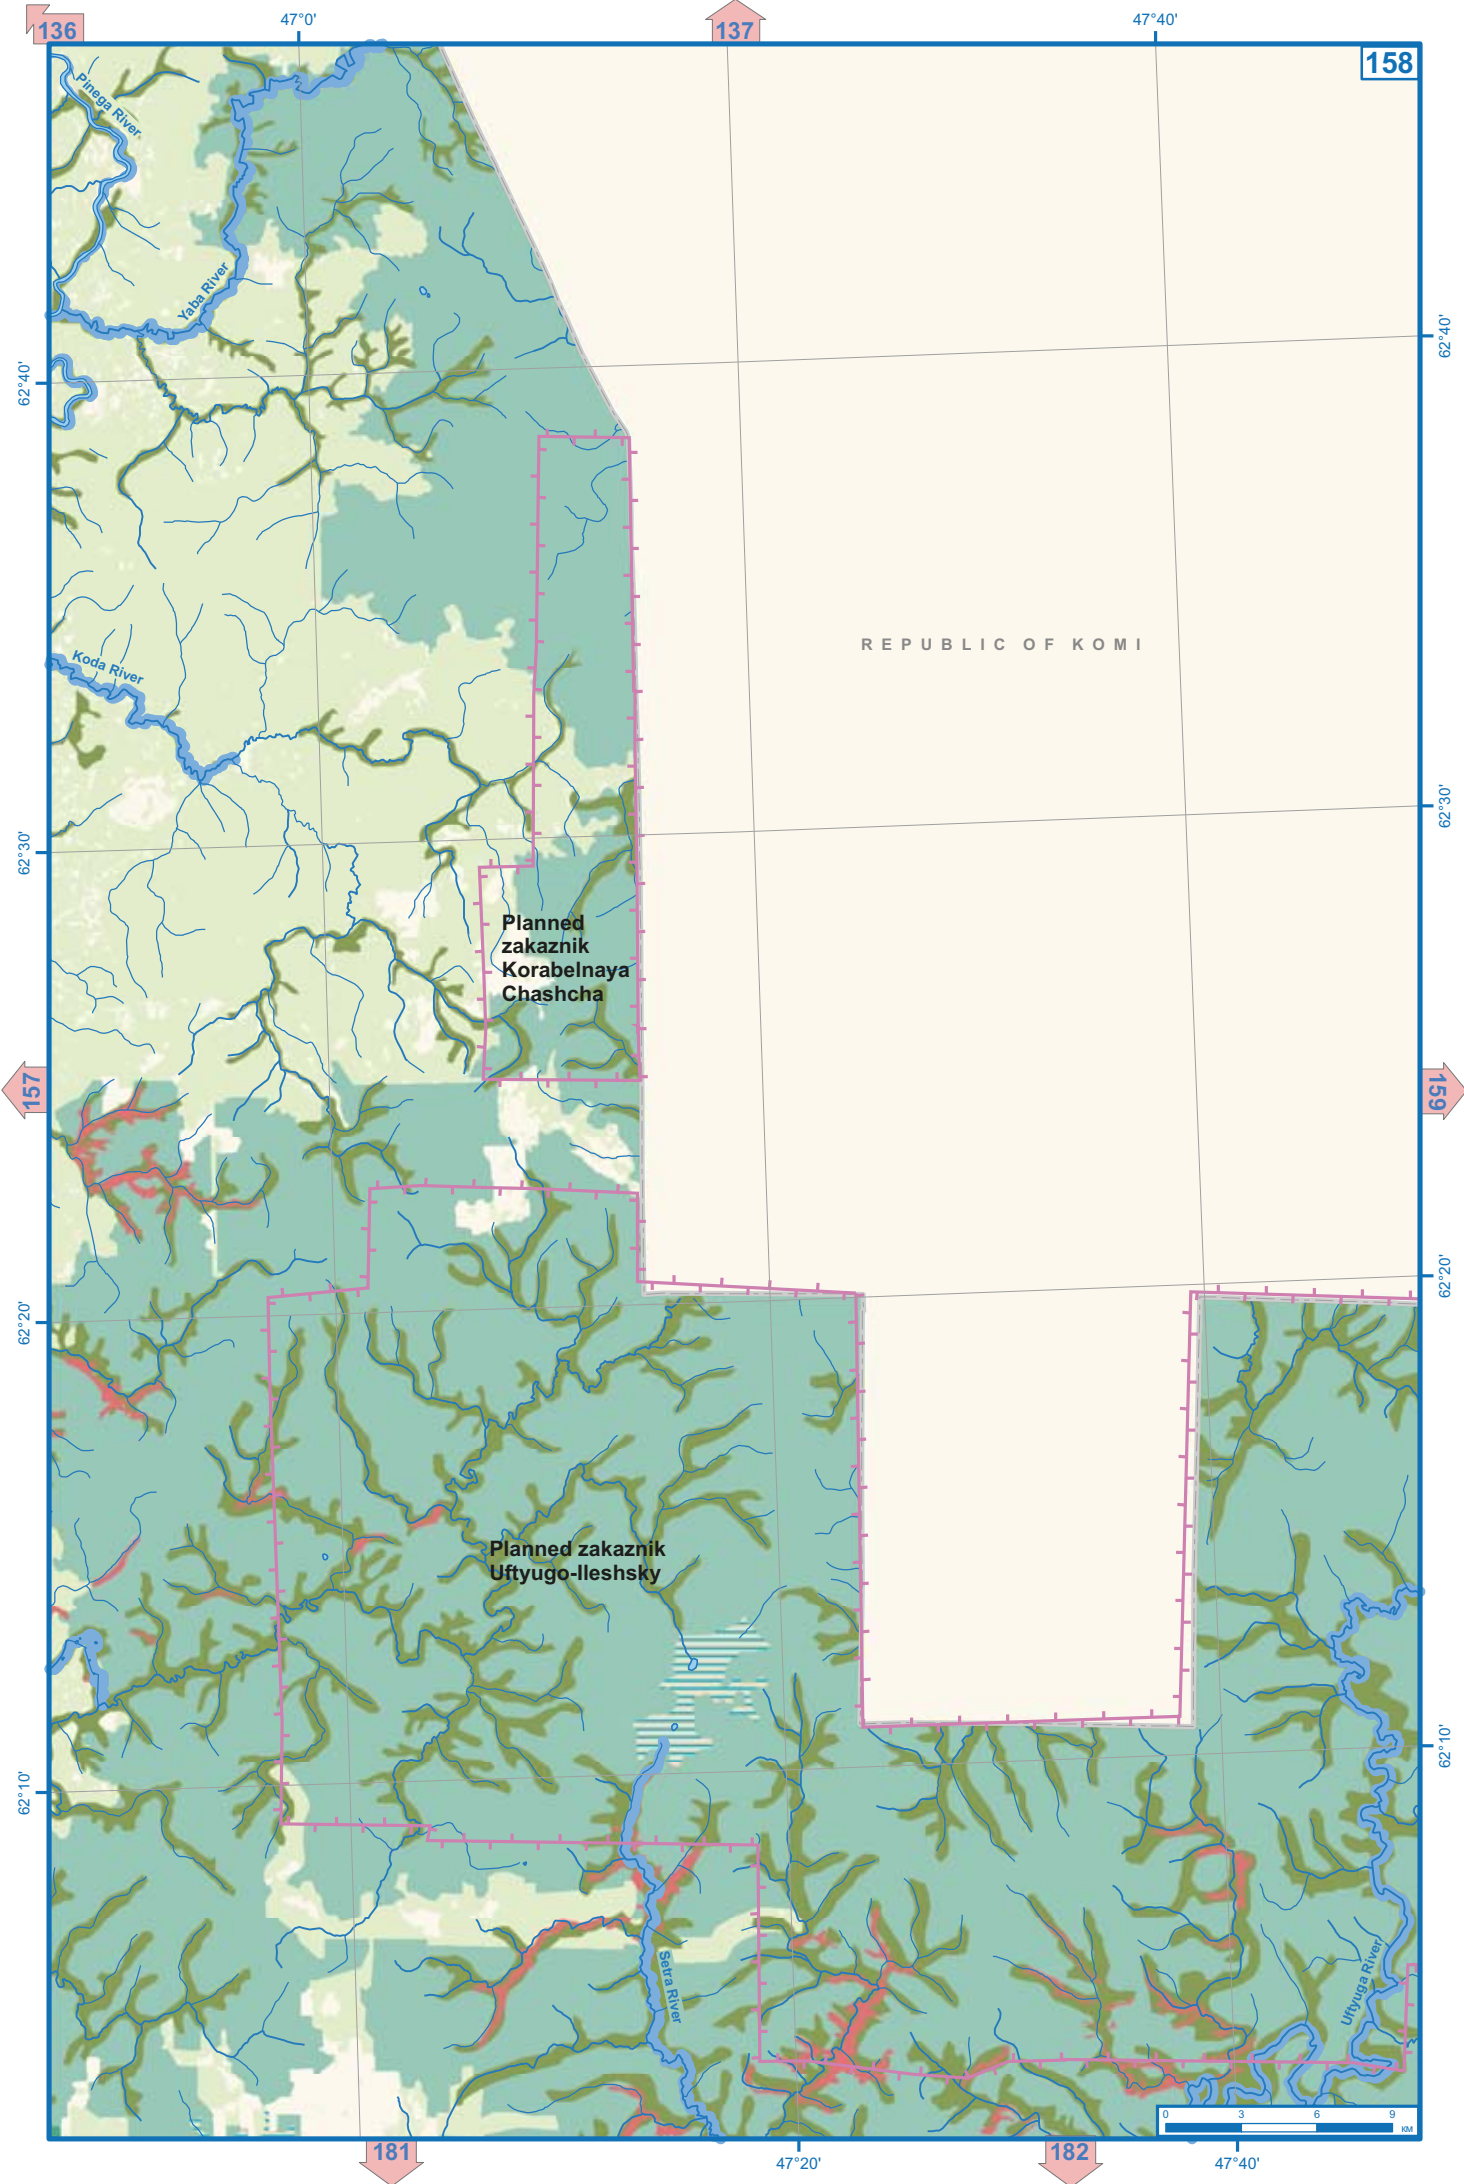

Sefra River

NORTHERN DWINA RIVER

Kodima

Avvakumovskaya

Krasnogorskaya

Antsyferovskaya

Fatyanovskaya

Vlasyevsкая

Larionovskaya

Kochma River

Nyvnyas River

Planned zakaznik
Verkhneulovskiy

Kaster River

Churova River

Tomasha River

Sefra River

Upper Toima River

Upper Toima

Bolshaya Swaga River

NORTHERN DIVINA RIVER

Dvinsky

27°40'

28°0'

139

162

61°0'

FINLAND

60°50'

61°0'

161

60°50'

163