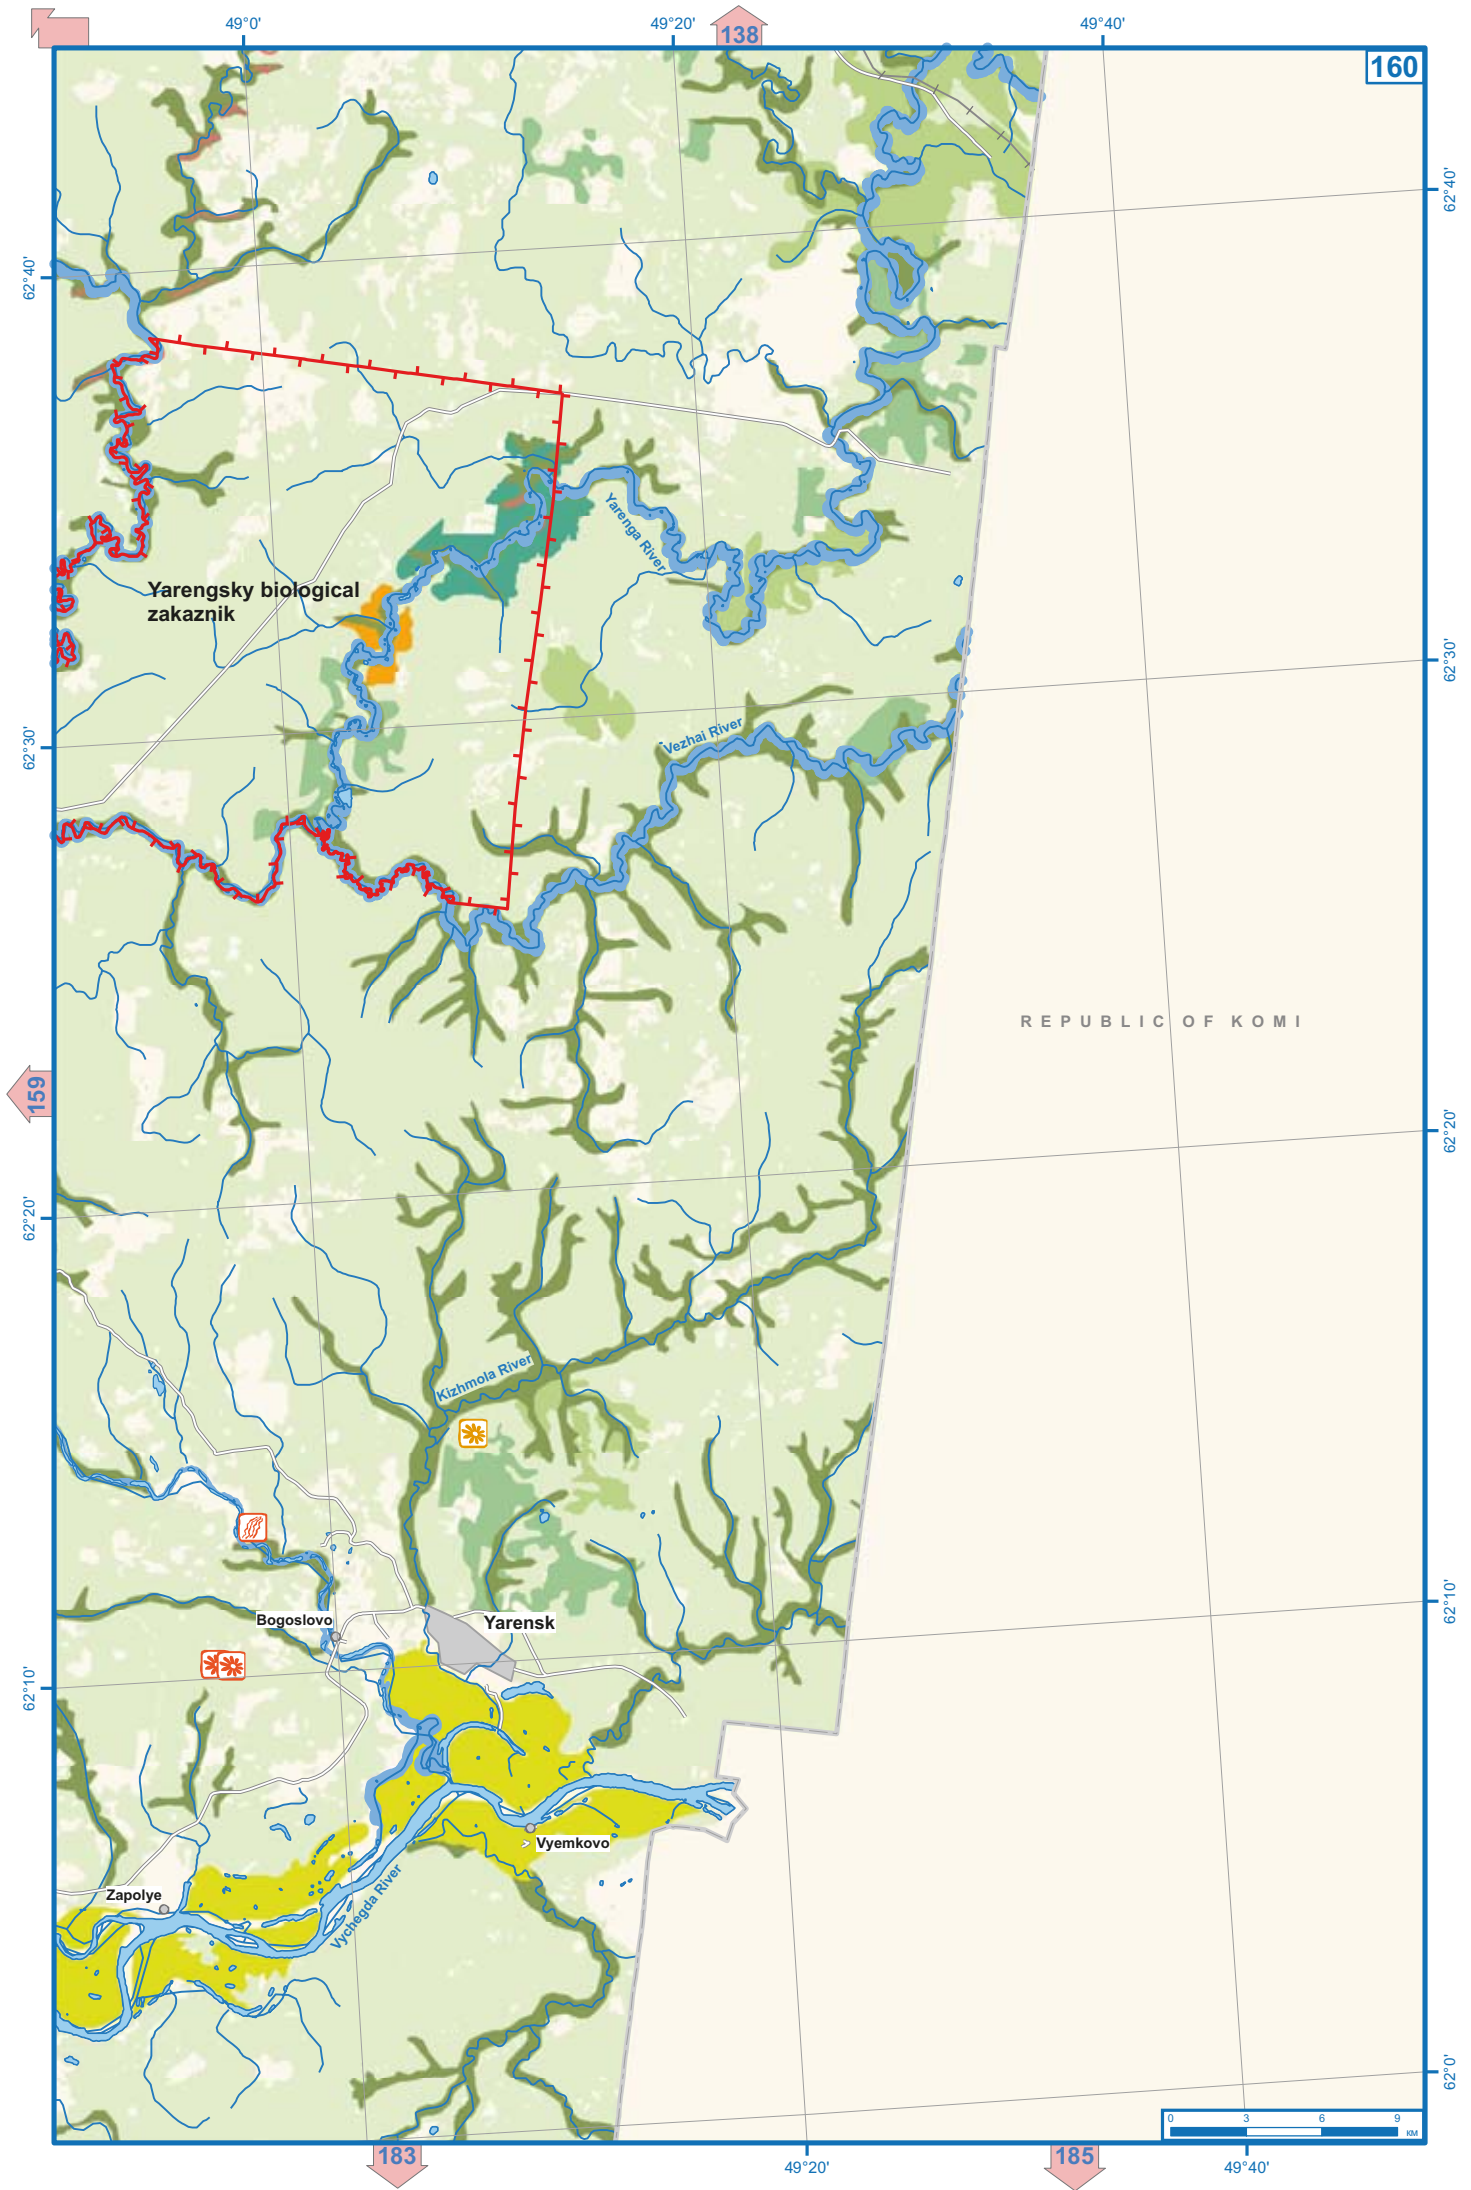

Sefra River

NORTHERN DWINA RIVER

Kodima

Avvakumovskaya

Krasnogorskaya

Antsyferovskaya

Fatyanovskaya

Vlasyevsкая

Larionovskaya

Kochma River

Nyvnyas River

Planned zakaznik
Verkhneulovskiy

Kaster River

Churova River

Tomasha River

Sefra River

Upper Toima River

Upper Toima

Bolshaya Swaga River

NORTHERN DIVINA RIVER

Dvinsky

27°40'

28°0'

139

162

61°0'

FINLAND

60°50'

61°0'

161

60°50'

163