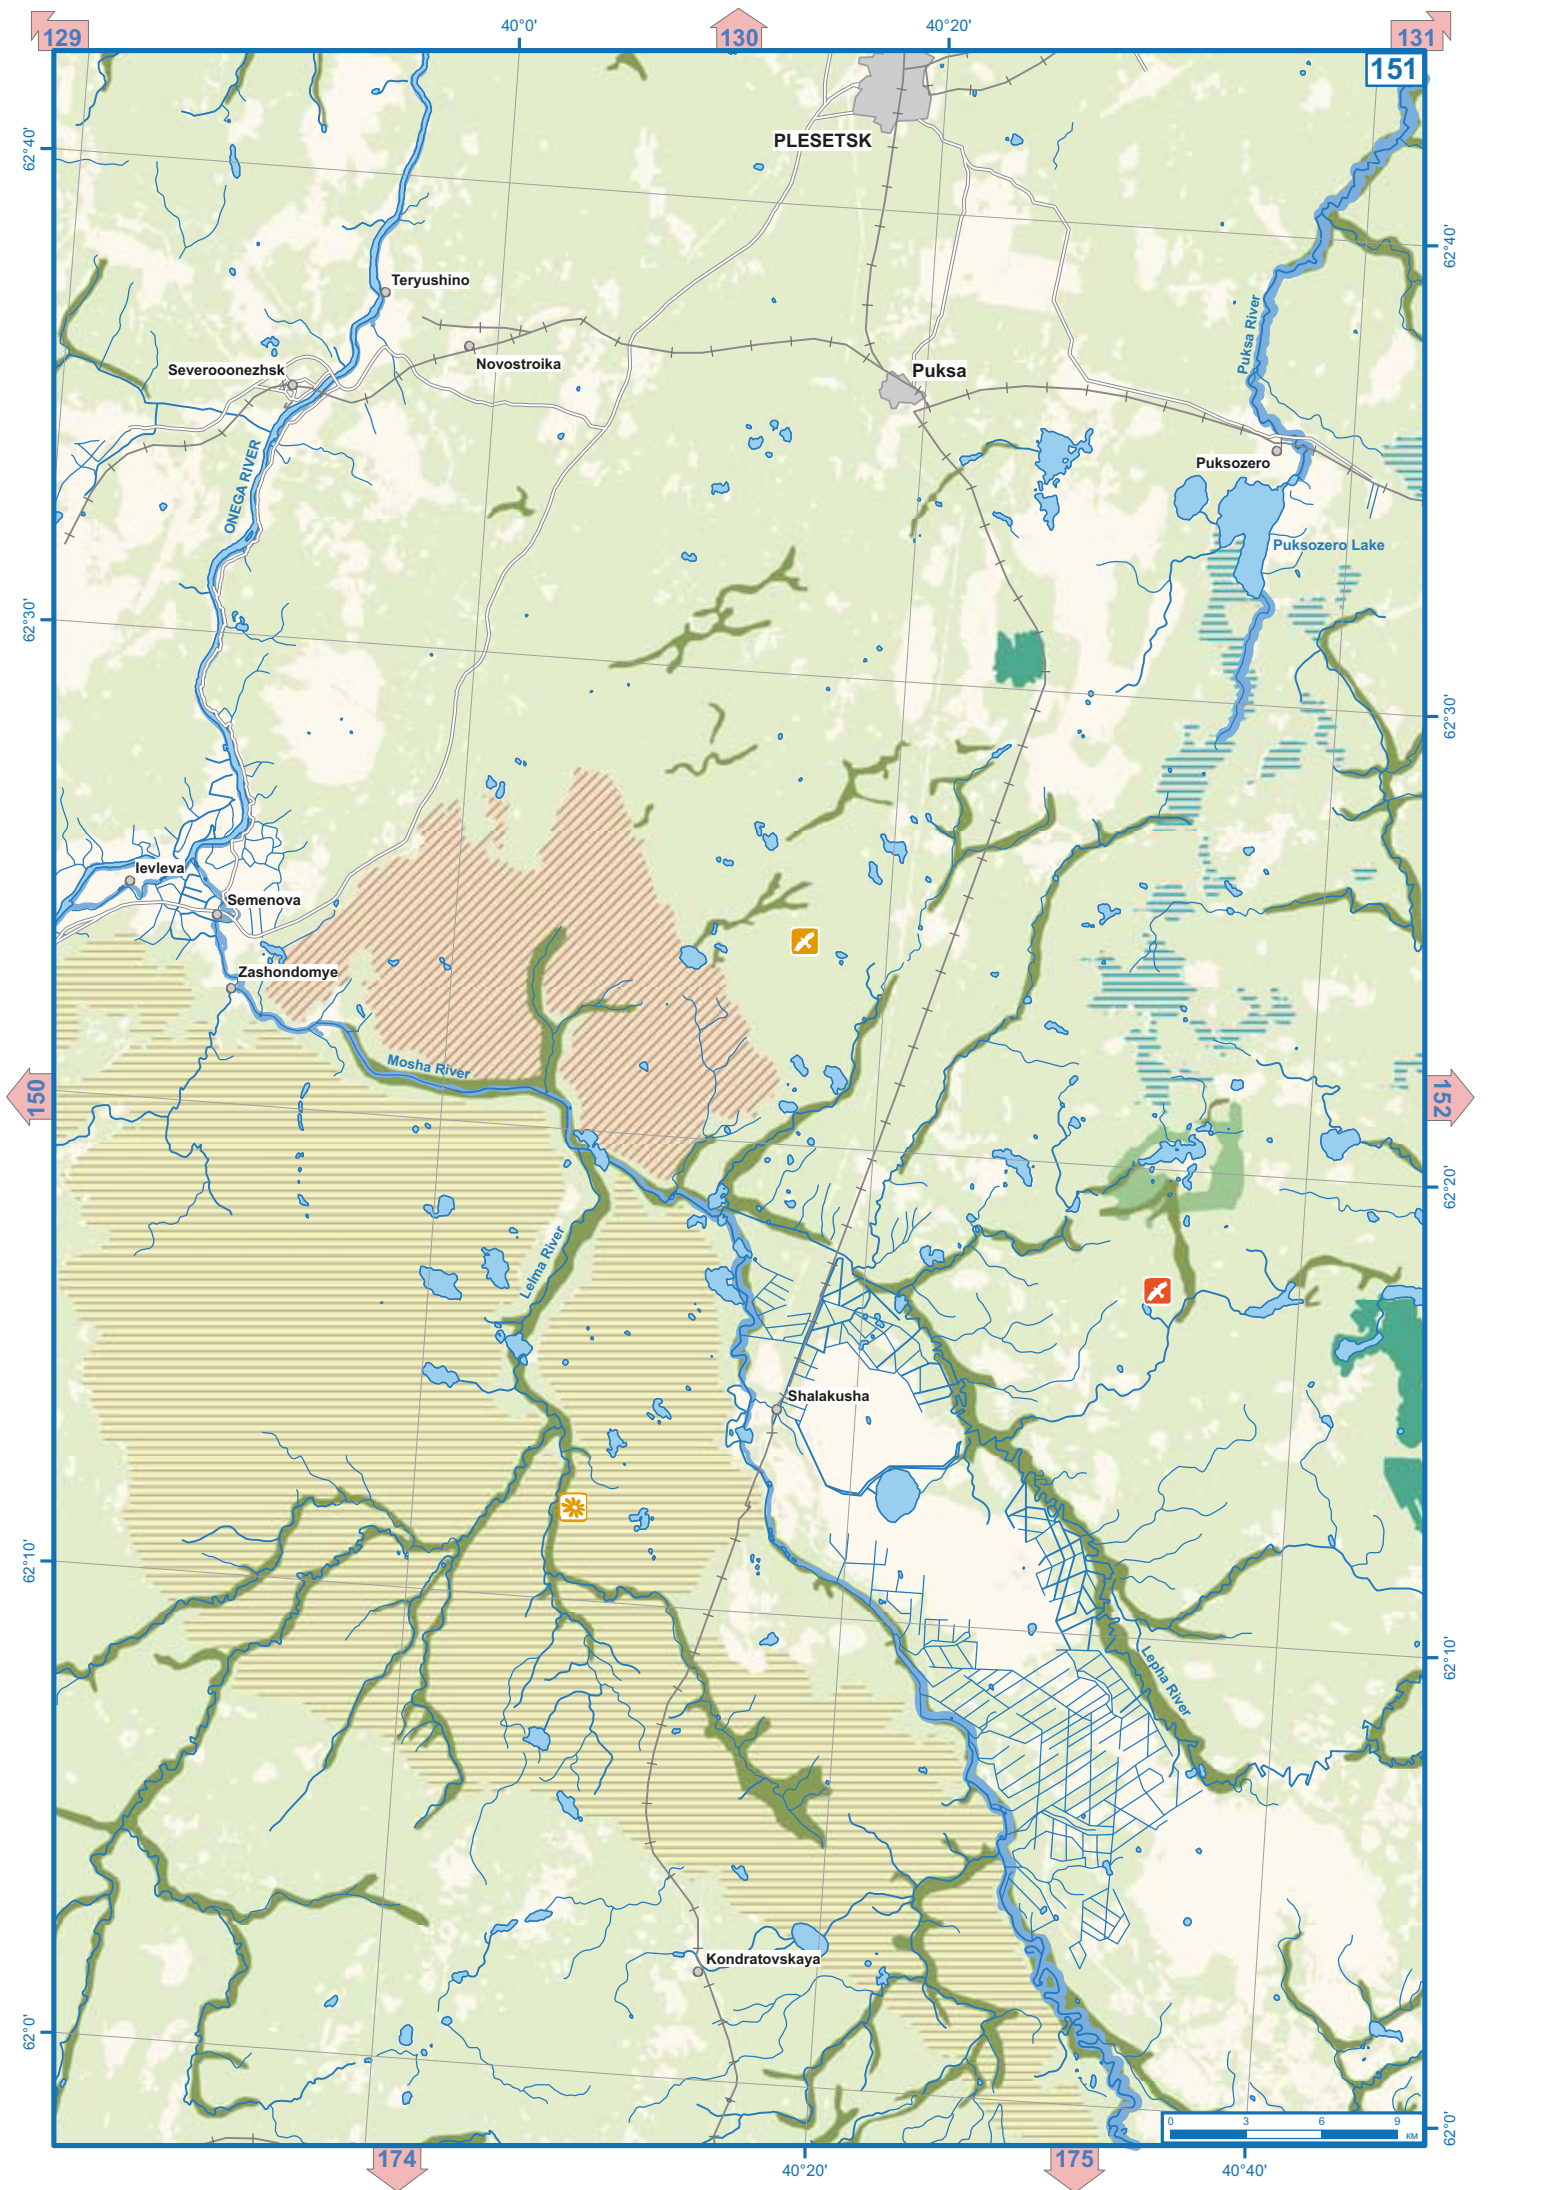

Pinus sibirica - 65, botanical nature monument

Pinus sibirica - 64, botanical nature monument

Botanical zakaznik near Tsarevichi village

Highly productive stands with larch and common alder, botanical zakaznik

Urozero hydrological nature monument

Suisary

Zaozerye complex landscape zakaznik

Mire Sabalskoye, wetland nature monument

Chertov Stul, geological nature monument

ONEGA LAKE

Planned zakaznik
Verkeyulovsky

Lower Toima River

Sefra River

NORTHERN DWINA RIVER

Kodima

Avvakumovskaya

Krasnogorskaya

Antsyferovskaya

Fatyanovskaya

Vlasyevsкая

Larionovskaya

Kochma River

Nyvnyas River

Planned zakaznik
Verkhneulovskiy

Kaster River

Churova River

Tomasha River

Sefra River